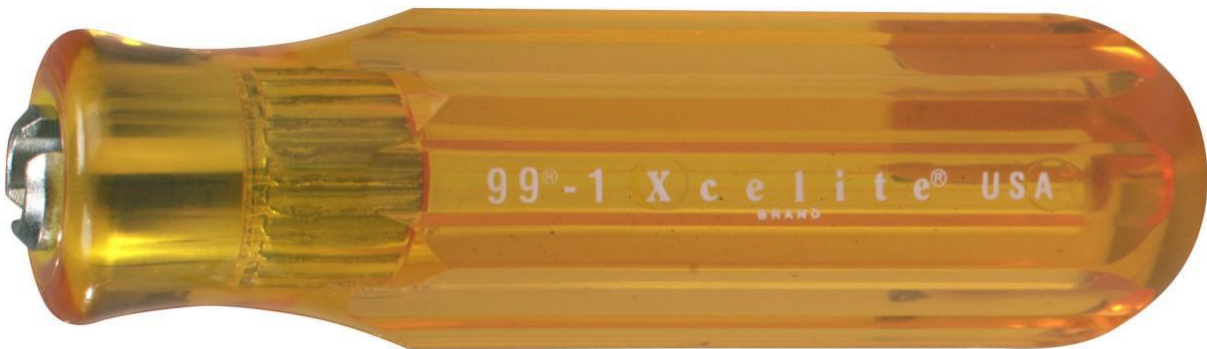

Amber Handle for Series 99® Interchangeable Blades, Carded

991VN

Product Features:

- Easy to operate
- Use with Series 99® interchangeable blades
- Handle color : Amber

Description	Regular
Color	Amber
Overall Length	13/16 in. x 4 in.