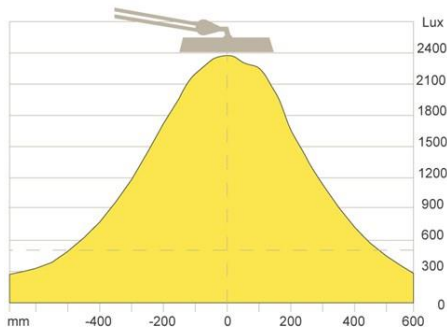

LIGHT MEASUREMENT DRAWINGS