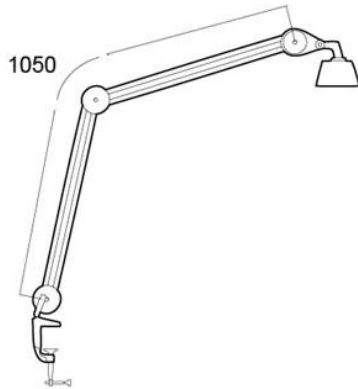

FL 101 Plus

Effective and reliable

LUXO

FL 101 is a symmetric task light especially suitable for work benches and other large work surfaces where plenty of light is needed. With its flexible arm and head you can easily adjust it for your personal needs. FL 101 Plus is supplied with HF ballast as standard.

Standard with table clamp. Integrated table clamp available on demand. Colour: White.

TECHNICAL DESCRIPTION

LIGHT SOURCE

Supplied with 1 x TC-L 24 W.

DRIVER

Electronic ballast (HF)

BODY MATERIAL & COLOUR

Steel arm and shade. Colour: white

MOUNTING

Standard with table clamp (AH clamp). Integrated table mounts (TE bushing and CC-bracket) are available on demand

OPTICS

Symmetric light output

ARM TECHNOLOGY & MOVEMENT

Parallel, three-pivot arm. Arm length 105 cm. Side-to-side, up-and-down and rotational head movement.

FL 101 Plus

MEASUREMENT DRAWINGS

FL 101 Plus

LIGHT MEASUREMENT DRAWINGS

FL 101 Plus

ENERGY LABEL

FL 101 Plus

GALLERY