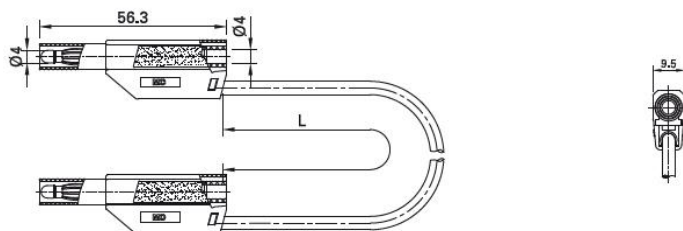

Test Lead SLK4...-E...

Highly flexible, with insulation in PVC or silicone with stackable Ø 4 mm MULTILAM

plugs with rigid insulating sleeve on both ends.

SLK4...-E...

Order No.	Type	Rated voltage/current	Lead		Lead lengths L [cm] ¹⁾	*Colors ¹⁾										
28.0127-□*	SLK4075-E/N	1000 V, CAT II / 15 A 600 V, CAT III / 15 A	PVC 0,75 mm ²	Ni CE c UL us	025 050 075 100 150 200	<table border="1"> <tr> <td>20</td> <td>21</td> <td>22</td> <td>23</td> <td>24</td> </tr> <tr> <td>25</td> <td>26</td> <td>27</td> <td>28</td> <td>29</td> </tr> </table>	20	21	22	23	24	25	26	27	28	29
20	21	22	23	24												
25	26	27	28	29												