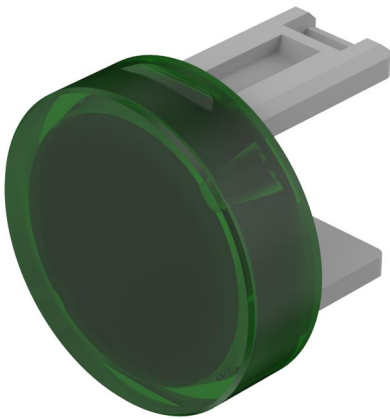

31-933.5 - Lens plastic

Attention: The preview is based on a sample product. This can differ from your current configuration.

Other Attributes

Weight	0,001 kg
Dimension	Ø 15.8 mm

Operating-/Indication part

Lens optics	transparent
Lens colour	green
Lens material	Plastic
Lens profile	flat
Lens illumination	illuminative