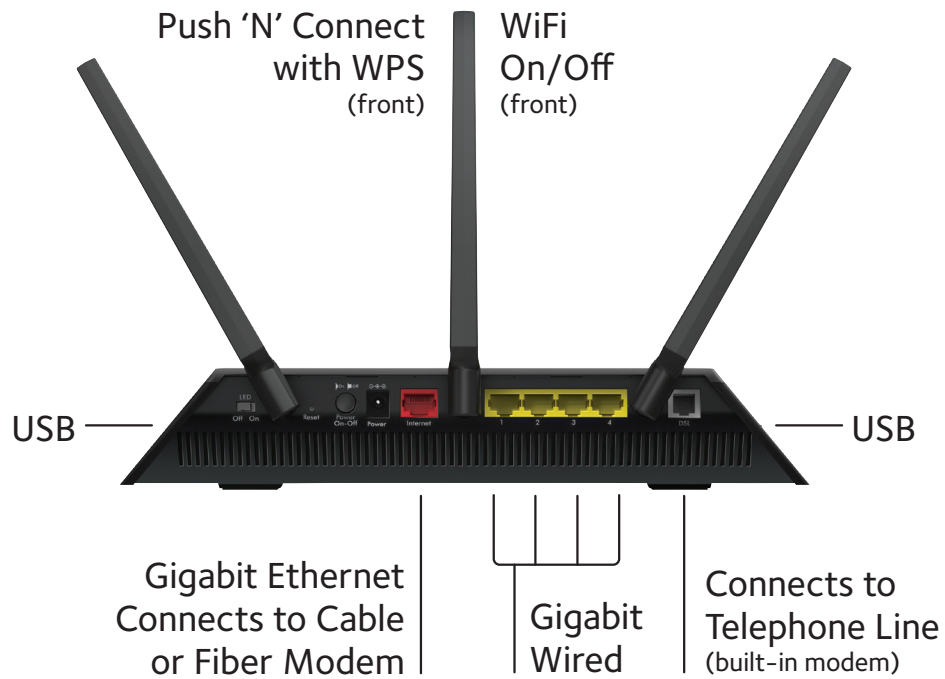

Connection Diagram