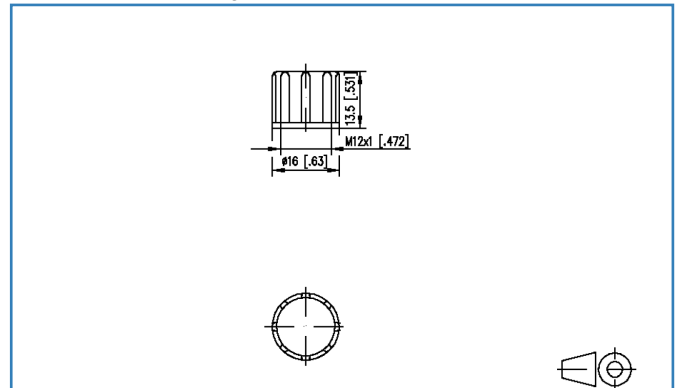

Data sheet**M12 plug protection cap IP54**

Page 1/3

P/N
700669

EAN 4250184169406

2017-23-10

Illustrations

Dimensional drawing

See enlarged drawings at the end of document

Product specification

- Safety-cap M12x1
- for male connector
- screwable
- black, similar RAL9005

Technical Data

General Data

Design	Dust protection
Mounting style	Accessories
Color	black
Dimensions	
Dimension (L x W x H)	13.5 x 16 x 16 mm
Dimension (L x W x H)	0.531 x 0.63 x 0.63 in.