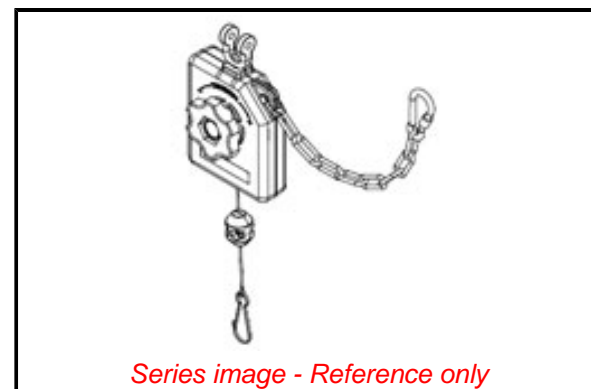

PLEASE CHECK WWW.MOLEX.COM FOR LATEST PART INFORMATION

Part Number: [1301730037](#)
Status: **Active**
Overview: [Aero-Motive Retractors](#)
Description: Aero-Motive Light Industrial Duty Retractor, Weight Range 0.5-0.9kg (1.0-2.0 lb), 3.05m (10.0') Travel

Documents:

[Drawing (PDF)](#) [RoHS Certificate of Compliance (PDF)](#)

General

Product Family	Tool Supports
Series	130173
Cable Length	3.05m (10.0')
Duty	Light
Overview	Aero-Motive Retractors
Product Name	Aero-Motive
Type	Retractors
UPC	78678858864
Woodhead	Yes

Physical

Cable Diameter	N/A
Cable Movement	Constant Retraction
Drum Lock	None
Material - Housing	ABS
Mounting Style	Hanging
Packaging Type	Carton
Travel Distance	3.05m (10.0')
Weight Range	0.5-0.9kg (1.0-2.0 lb)
Wire/Cable Type	Nylon Cord

Material Info

Engineering Number	RB210

Reference - Drawing Numbers

Sales Drawing	SD-130173-001

Series image - Reference only

EU ELV

Not Reviewed

EU RoHS

Not Reviewed

REACH SVHC

Not Reviewed

Halogen-Free

Status

Not Reviewed

Need more information on product environmental compliance?

Email productcompliance@molex.com
Please visit the [Contact Us](#) section for any non-product compliance questions.

China ROHS	Not Reviewed
ELV	Not Reviewed
RoHS Phthalates	Not Reviewed

Search Parts in this Series
[130173 Series](#)

PLEASE CHECK WWW.MOLEX.COM FOR LATEST PART INFORMATION