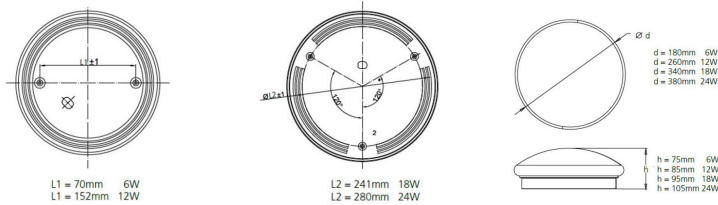

SylCircle

SYLCIRCLE 12W 810LM 4000K

0043261

Reflector finish	Diffuser
Weight (kg)	0.4
Width (mm)	260
Included lamp	Integrated LED

Electrical data

Drive current (mA)	150
Electrical protection	Class I
Glow wire test	650
Efficacy (Rated) (lm/w)	67.5
Total power consumption (W)	12
Voltage (V)	220-240

TECHNICAL DRAWINGS