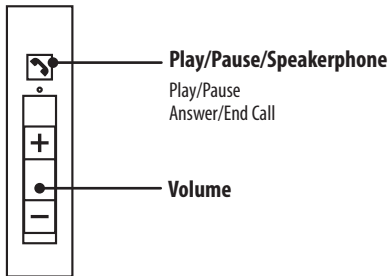

Tangle Resistant Earbuds

User's Guide for Model IAEV17 v1891-01

Controls

Playing Audio/Speakerphone

- Plug the audio connector into the headphone jack on your media device or mobile phone.
- Select audio on your media device. Press the **Play/Pause/Speakerphone** button to play/pause music, or answer/end a phone call.