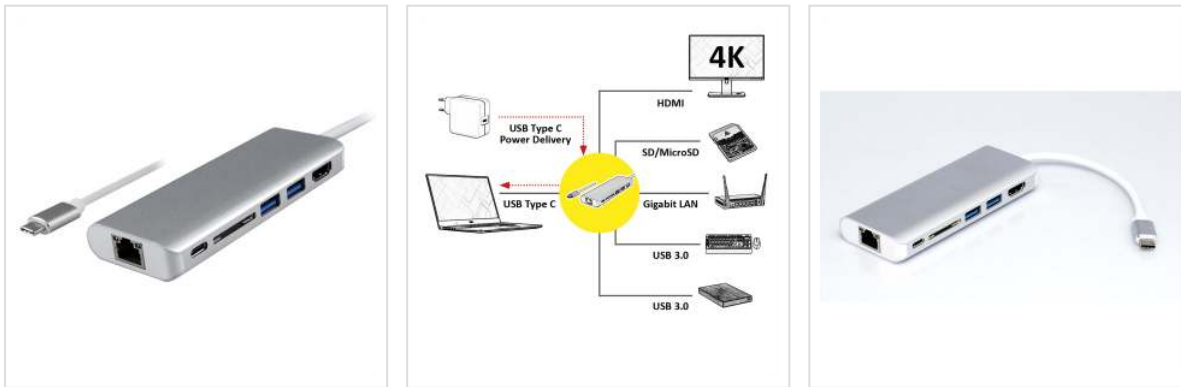

ROLINE USB Type C docking station, 4K HDMI, 2x USB 3.0 ports, 1x SD/MicroSD card reader, 1x USB Type C PD (Power Delivery), 1x Gigabit Ethernet

Product No.	12.02.1037	
Manufacturer	ROLINE	Designed for Professionals
Manufacturer No.	12.02.1037	

The docking station is supplied for Macbooks, Ultrabooks or Notebooks/Laptops and provides a quick and easy connection to the workplace peripherals that you use every day, including one HDMI connector, that allows you a maximum resolution of up to 3840x2160 @60Hz!

- Plug & Play
- Aluminium casing
- Small, compact design
- System requirement: Windows 7/8/10 or MacOS X10.2 and higher

Connection to device:

- 1x USB 3.1 Type C F

Connection for peripheral devices

- 1x HDMI Video Output: Mirror or extend your screen to a TV, monitor or projector.

- 2x USB 3.0 ports (data transfer rate up to 5Gbit/s), for connection of wired keyboard/mouse, USB HDD/SSD, etc.
- 1x SD/TF Card Reader
- 1x USB Type C PD (Power Delivery)
- 1x RJ45 for Gigabit Ethernet