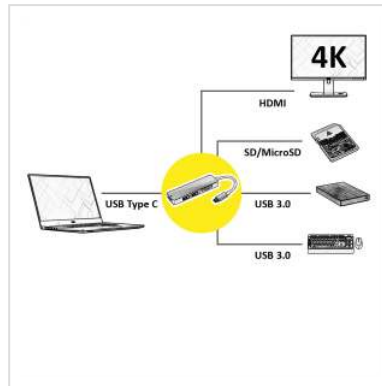

ROLINE USB Type C docking station, 4K HDMI, 2x USB3.0 Ports, 1x SD/MicroSD Card Reader

Product No. 12.02.1041
Manufacturer ROLINE
Manufacturer No. 12.02.1041

The docking station is supplied for Macbooks, Ultrabooks or Notebooks/Laptops and provides a quick and easy connection to the workplace peripherals that you use every day, including one HDMI connector, that allows you a maximum resolution of up to 3840x2160 @60Hz!

- Plug & Play
- Aluminium casing
- Small, compact design
- System requirement: Windows 7/8/10 or MacOS X10.2 and higher

Connection to device:

- 1x USB 3.1 Type C F

Connection for peripheral devices

- 1x HDMI Video Output: Mirror or extend your screen to a TV, monitor or projector.
- 2x USB 3.0 ports (data transfer rate up to 5Gbit/s), for connection of wired keyboard/mouse, USB HDD/SSD, etc.
- 1x SD/TF Card Reader

Technical specifications

Manufacturer	ROLINE
Product group	Adapters, Terminators, Converters
Product type	Notebook-Docking-Station
Scope of delivery	Docking Station, manual
Side 1 connection (PC)	USB Type C F
Side 1 Connector Type	USB Type C
Side 1 Connector Gender	Male
Side 2 Connector Type	USB 3.0 Type A
Side 2 Connector Gender	Female