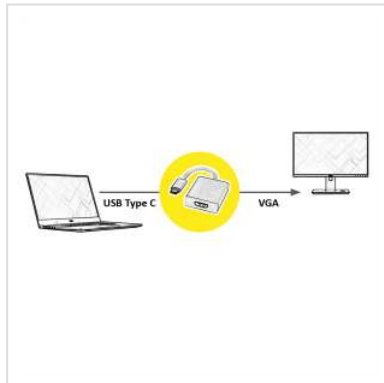

ROLINE Type C - HDMI Adapter, M/F

Product No.	12.03.3210
Manufacturer	ROLINE
Manufacturer No.	12.03.3210
EAN (single piece)	7611990141678

Connect a monitor or projector with HDMI interface to your MacBook, Ultrabook, Notebook / Laptop or PC with USB Type C connection.

- USB 3.1 Type C to HDMI Cableadapter
- Connect your device with USB-C port to any HDMI display or projector
- This adapter allows you to mirror or extend your display to any HDMI-enabled TV or display
- Portable design
- No power adapter required
- Connectors: HDMI Female and Type C Male
- Cable length: ca. 10 cm

Technical specifications

Manufacturer	ROLINE
Product group	Adapters, Terminators, Converters
Product type	USB-HDMI Adapter
Colour	silver

Length	0.1 m
Side 1 connection (PC)	Typ C Male
Side 2 connection (Peripherals)	HDMI Female
Side 1 Connector Type	USB Type C
Side 1 Connector Gender	Male
Side 2 Connector Type	HDMI Type A
Side 2 Connector Gender	Female
Area of application	External