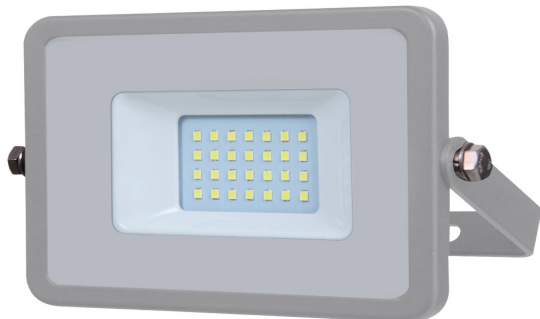

LED Floodlights

VT-20-G

HIGHLIGHTS :

WATTS

20

EQ. WATTS

LUMINOUS

1600

BEAM ANGLE

100

PRODUCT FEATURES

Item No	:	VT-20-G
SKU Code	:	445
Watts	:	20
Voltage	:	AC:220-240V,50Hz
Lumen(lm)	:	1600
Color Temperature	:	3000K
Beam Angle	:	100
PF	:	>0.9
LED Chip Type	:	SMD-Samsung Chip
CRI	:	>80
Certification	:	EMC,LVD,ROHS
IP Rating Protection Class	:	IP65
Body type	:	Die casting Aluminium
Dimmable	:	-
Life Time	:	30,000 Hours
Operation Temperature	:	-25 to +50°C
EAN code	:	3800157631013
Unit size	:	153x132x27mm
Packing details	:	20.00