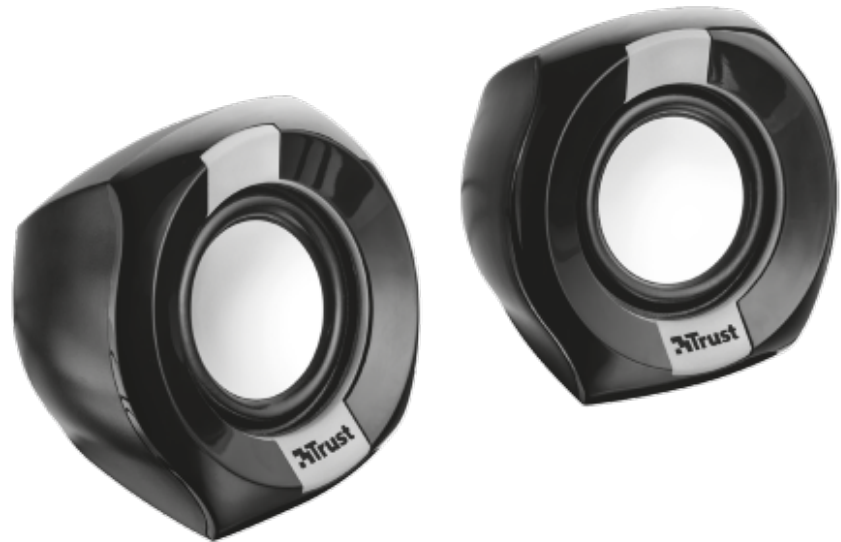

## Polo Compact 2.0 Speaker Set

Compact speaker set with 8 Watt (4W RMS) output power

### Key features

- ✓ 8W peak power (4 Watt RMS)
- ✓ Compact size, big sound
- ✓ USB powered: no wall power needed
- ✓ In-line volume control