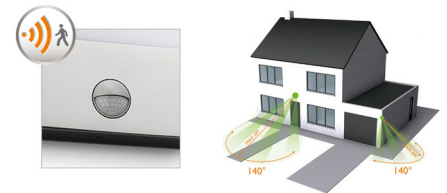

Motion sensor

A motion sensor is included to welcome you when you return home or let you know when someone's coming.