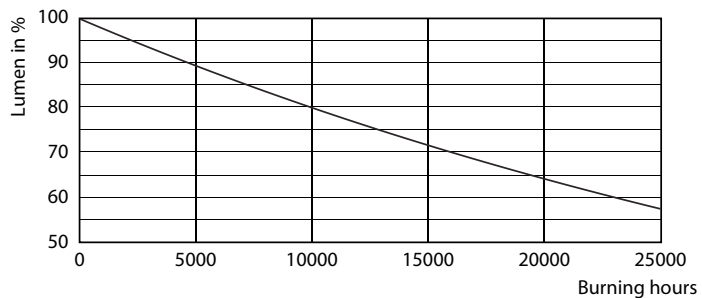

CorePro LEDspot MV

Lifetime

CLA LEDspotMV 50W GU10 827 36D ND

CLA LEDspotMV 50W GU10 827 36D ND