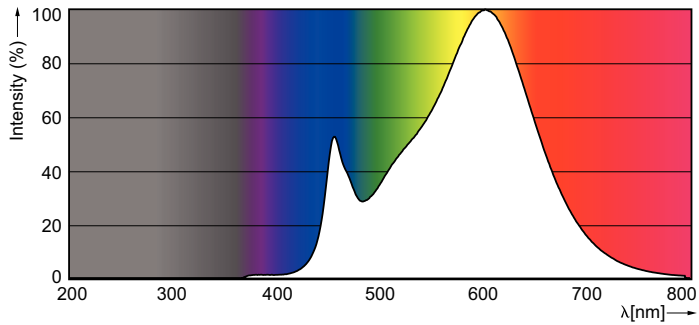

Photometric data

CorePro LEDspotMV 50W GU10 830 36D CLA