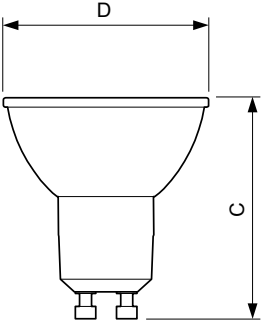

CorePro LEDspot MV

Order code	929001218102
Numerator - Quantity Per Pack	1
Numerator - Packs per outer box	10
Material Nr. (12NC)	929001218102

Net Weight (Piece)	0.038 kg

Dimensional drawing

GU10 230V 4W-35W 260lm 100D 2700K GU10ND

Product	D	C
Corepro LEDspot 4.6-50W GU10 830 36D	50 mm	54 mm