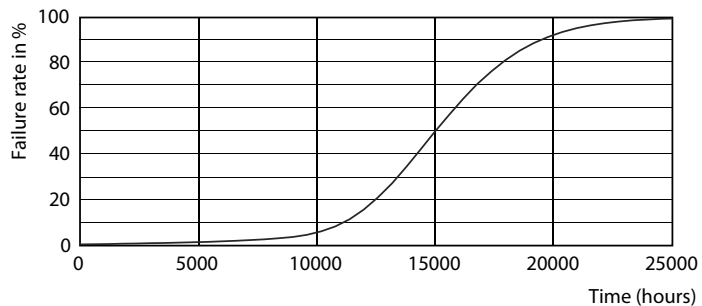

CorePro LEDspot MV

Lifetime

CLA LEDspotMV 50W GU10 827 36D ND

CLA LEDspotMV 50W GU10 827 36D ND