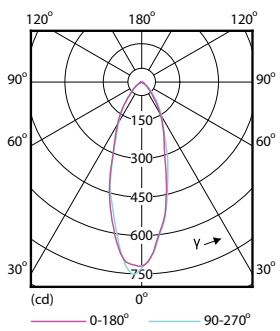

Photometric data

CorePro LEDspotMV 50W GU10 830 36D CLA