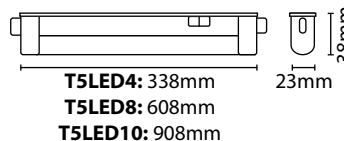

PERFECT FOR UNDER CABINET DOMESTIC APPLICATIONS

This luminaire contains built-in LED lamps.

The lamps cannot be changed in the luminaire.

874/2012

EternaPro
LED
5 YEAR
Warranty*

INCLUDES
REVERSE POLARITY PROTECTION
To ensure compliance, our link system is polarised ensuring live & neutral cannot be reversed throughout a linked installation

LINKABLE LED STRIP LIGHTS

Long life, energy efficient alternative to traditional fluorescent under cabinet lights.

- Superb light output and lighting effect: low power consumption with enhanced life expectancy
- 1.8m mains lead with 0.3m link lead: linkable with up to 5 other fittings
- To ensure compliance, our link system is polarised ensuring live & neutral cannot be reversed throughout a linked installation
- Optically optimised diffuser: ensures a soft diffused light with no degradation of light output
- Polycarbonate construction
- 3000K warm colour temperature: offering a pleasing lighting appearance
- See product codes NL1WH / NL50WH / NL25WH for additional link leads
- Rocker switch

- **T5LED4 / T5LED8** = M.O.M: 1 / O.P.Q: 40
- **T5LED10** = M.O.M: 1 / O.P.Q: 30
- **Link Leads** = M.O.M: 5 / O.P.Q: 200

Additional link leads available (NL Range)

Code	Colour	Wattage	Colour Temp.	Lumens	Avg. Rated Life (Hrs)	Energy Rating
T5LED4	White	4W	3000K	360 lm	25,000 hrs	A+
T5LED8		8W		680 lm		
T5LED10		10W		900 lm		
NL1WH	1m Link Lead					
NL50WH	500mm Link Lead					
NL25WH	250mm Link Lead