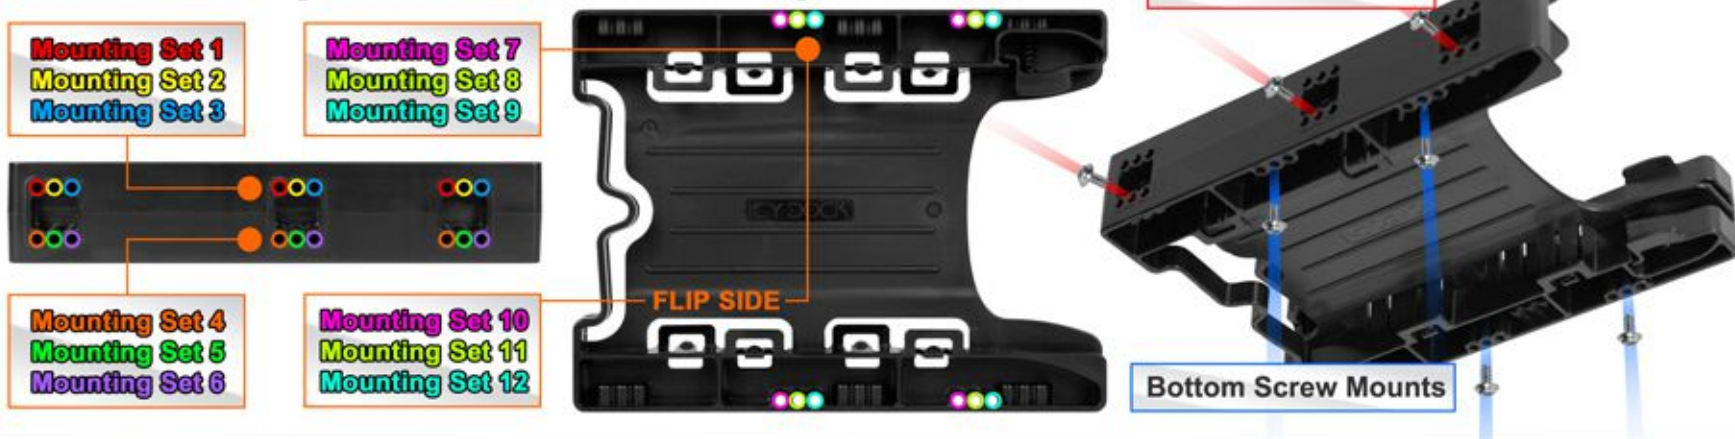

# EZ-FIT Lite MB290SP-B

DUAL 2.5" to 3.5" Hard drive & SSD Bracket

**ICY DOCK**  
www.icydock.com

## 60 screw holes provide maximum flexibility of installation

## EZ-Fit Lite MB290SP-B Features & Specs

- \* *Durable one-piece design*
- \* *Anti-Vibration design* for improved reliability
- \* *Fits 2 x 2.5" SATA/IDE SSD/HDD* into one 3.5" drive bay
- \* *Compatible with 2.5" SSD & HDD with 7mm to 9.5mm drive height*
- \* *Quick release eject mechanism* for hassle free too-less drive installation
- \* *Universally designed screw placement* for maximum compatibility
- \* *60 screw holes* provide maximum flexibility of installation

Model Number	MB290SP-B
Color	Black
Drive Fit	2 x 2.5" IDE/SATA SSD/HDD
Support Drive Height	7mm – 9.5mm
Device Fit	1 x 3.5" Hard Drive Bay
Structure	Plastic
Dimension (L x W x H)	146 x 102 x 25mm
Weight	244g
Package Contents	Device x 1, User Manual x 1, Screw x 4