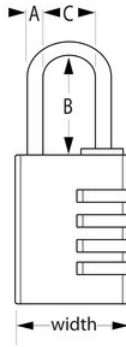

## Product Features

- 40mm wide solid aluminum body for durability with brass finish
- Chrome plated steel shackle for cut resistance
- 4-digit set-your-own combination convenience allows for thousands of possible combinations
- Limited Lifetime Warranty

## Product Details

The Master Lock No. 604EURD Set-Your-Own Combination Padlock features a 40mm wide aluminum body for durability with a brass finish. The 6mm diameter shackle is 26mm long and made of chrome-plated steel, offering resistance to cutting and sawing. The 3 dial combination security offers keyless convenience. The Limited Lifetime Warranty provides peace of mind from a brand you can trust.

# Product Specifications

<b>Product Number</b>	604EURD
<b>Body Width</b>	40mm
<b>Shackle Dimensions</b>	A: 6mm B: 26mm C: 22mm
<b>Description</b>	Retail Carded Packaging
<b>Shelf Pack Qty</b>	4
<b>Master Carton Qty</b>	24