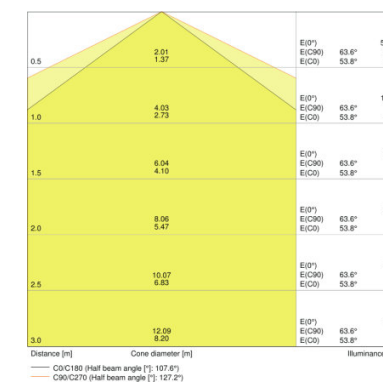

Product description	Lifespan L90 at 25 °C	Capabilities		Certificates & standards	
		Dimmable	Type of connection	Protection class	Type of protection
DP COMPACT 1200 23 W 4000K IP65 GY	20000 h	No	Terminal, 3-pin	II	IP65
DP COMPACT 1200 44 W 4000K IP65 GY	20000 h	No	Terminal, 3-pin	II	IP65
DP COMPACT 1200 44 W 6500K IP65 GY	20000 h	No	Terminal, 3-pin	II	IP65
DP COMPACT 1500 31 W 4000K IP65 GY	20000 h	No	Terminal, 3-pin	II	IP65
DP COMPACT 1500 55 W 4000K IP65 GY	20000 h	No	Terminal, 3-pin	II	IP65

DP COMPACT 1200 23 W 4000K IP65 GY, DP COMPACT 1200 44 W 4000K IP65 GY, DP COMPACT 1200 44 W 6500K IP65 GY

DP COMPACT 1500 31 W 4000K IP65 GY, DP COMPACT 1500 55 W 4000K IP65 GY

DP COMPACT 1200 23 W 4000K IP65 GY

DP COMPACT 1200 44 W 4000K IP65 GY