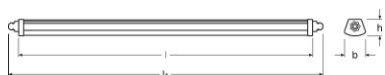

Product description	Lifespan L90 at 25 °C	Capabilities		Certificates & standards	
		Dimmable	Type of connection	Protection class	Type of protection
DP COMPACT 1200 23 W 4000K IP65 GY	20000 h	No	Terminal, 3-pin	II	IP65
DP COMPACT 1200 44 W 4000K IP65 GY	20000 h	No	Terminal, 3-pin	II	IP65
DP COMPACT 1200 44 W 6500K IP65 GY	20000 h	No	Terminal, 3-pin	II	IP65
DP COMPACT 1500 31 W 4000K IP65 GY	20000 h	No	Terminal, 3-pin	II	IP65
DP COMPACT 1500 55 W 4000K IP65 GY	20000 h	No	Terminal, 3-pin	II	IP65

DP COMPACT 1200 23 W 4000K IP65 GY, DP COMPACT 1200 44 W 4000K IP65 GY, DP COMPACT 1200 44 W 6500K IP65 GY

DP COMPACT 1500 31 W 4000K IP65 GY, DP COMPACT 1500 55 W 4000K IP65 GY

DP COMPACT 1200 23 W 4000K IP65 GY

DP COMPACT 1200 44 W 4000K IP65 GY