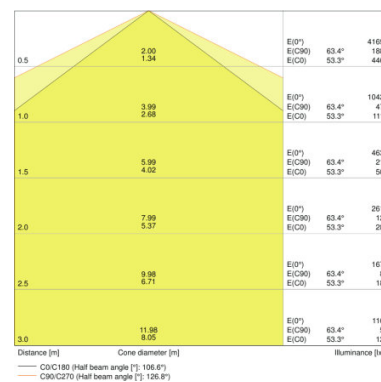

DP COMPACT 1500 31 W 4000K IP65
GY