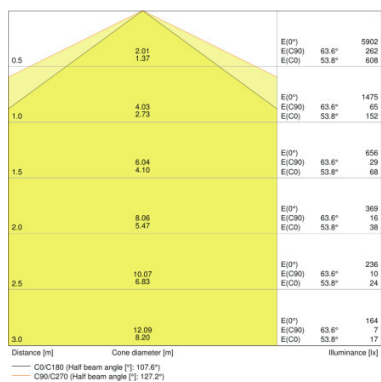

DP COMPACT 1200 44 W 6500K IP65
GY