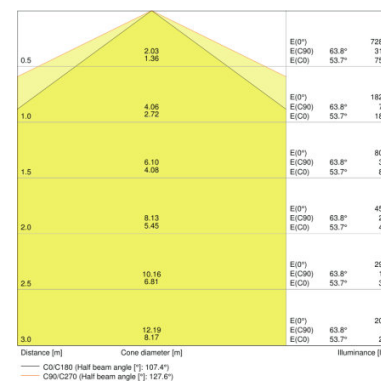

DP COMPACT 1500 55 W 4000K IP65
GY

EQUIPMENT / ACCESSORIES

- Stainless steel clamps with safety screws included
- Mounting accessories included (suspension kit, theft protection kit)

APPLICATION ADVICE

For more detailed application information and graphics please see product datasheet.

LOGISTICAL DATA

Product code	Product description	Packaging unit (Pieces/Unit)	Dimensions (length x width x height)	Volume	Gross weight
4058075062085	DP COMPACT 1200 23 W 4000K IP65 GY	Shipping carton box 6	1340 mm x 200 mm x 240 mm	64.32 dm³	8140.00 g
4058075062108	DP COMPACT 1200 44 W 4000K IP65 GY	Shipping carton box 6	1340 mm x 200 mm x 240 mm	64.32 dm³	8380.00 g