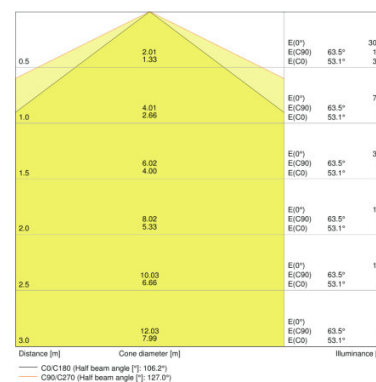

Product description	Lifespan L90 at 25 °C	Capabilities		Certificates & standards	
		Dimmable	Type of connection	Protection class	Type of protection
DP COMPACT 1200 23 W 4000K IP65 GY	20000 h	No	Terminal, 3-pin	II	IP65
DP COMPACT 1200 44 W 4000K IP65 GY	20000 h	No	Terminal, 3-pin	II	IP65
DP COMPACT 1200 44 W 6500K IP65 GY	20000 h	No	Terminal, 3-pin	II	IP65
DP COMPACT 1500 31 W 4000K IP65 GY	20000 h	No	Terminal, 3-pin	II	IP65
DP COMPACT 1500 55 W 4000K IP65 GY	20000 h	No	Terminal, 3-pin	II	IP65

DP COMPACT 1200 23 W 4000K IP65 GY, DP COMPACT 1200 44 W 4000K IP65 GY, DP COMPACT 1200 44 W 6500K IP65 GY

DP COMPACT 1500 31 W 4000K IP65 GY, DP COMPACT 1500 55 W 4000K IP65 GY

DP COMPACT 1200 23 W 4000K IP65 GY

DP COMPACT 1200 44 W 4000K IP65 GY