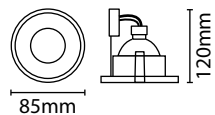

This luminaire is compatible with bulbs of the energy classes:

874/2012

MAINS / LOW VOLTAGE SHOWER LIGHTS

- **Mains** requires 1 x GU10 energy saving lamp (not included). Fitting is rated at 50W max
- **Low voltage** requires 1 x GU5.3 MR16 energy saving lamp (not included). Fitting is rated at 50W max
- This luminaire is compatible with bulbs of the energy classes: A++ to E
- Sprung bezel pulls off to facilitate easy lamp change
- Can be used in bathroom zones 1 & 2
- Hole cut out size: 70mm
- Steel construction

• M.O.M: 5 / O.P.Q: 50

Code	Version	Colour	Wattage	IP Rating
SLGUCR	Mains	Polished Chrome	50W Max	IP65
SLGUSN		Brushed Nickel		
SLGUWH		White		
SLLVCR	LV	Polished Chrome		
SLLVSN		Brushed Nickel		
SLLVWH		White		