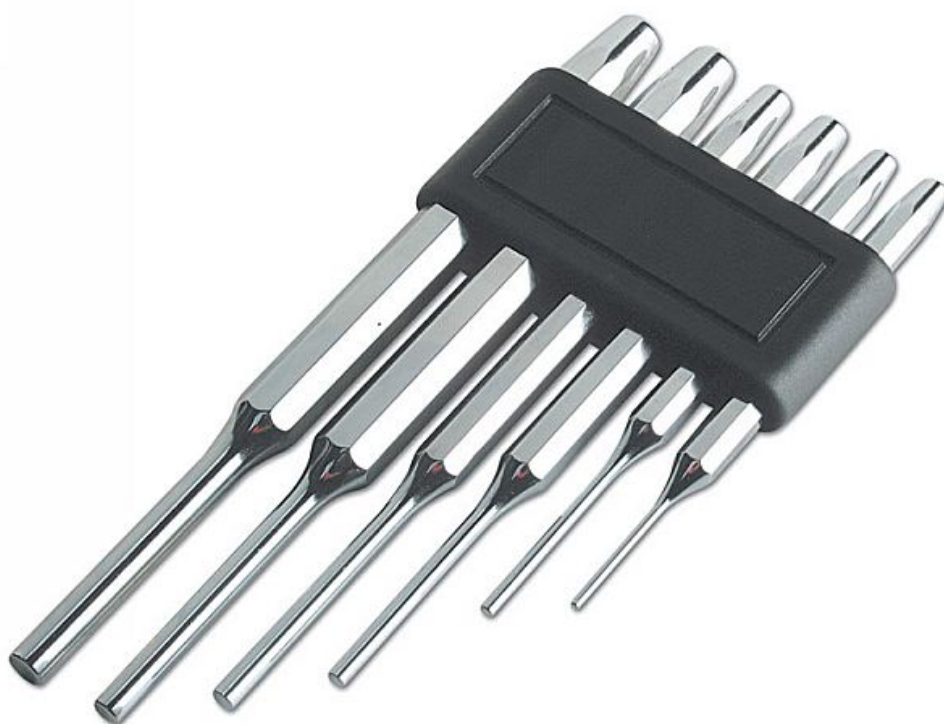

Parallel Pin Punch Set 6pc

Parallel pin punch set with storage clip in fully polished Chrome Vanadium. Sizes: 2 | 3 | 4 | 5 | 6 | 8mm. Mirror polished.

Additional Information

- 6 piece set.
- Sizes: 2 | 3 | 4 | 5 | 6 | 8mm.
- Mirror polished.
- Manufactured from Chrome Vanadium.
- Storage clip.