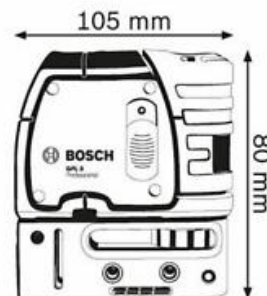

### Technical data

Laser diode	635 nm, < 1 mW
Operating temperature	-10 – 40 °C
Storage temperature	-20 – 70 °C
Laser class	2
Working range	30 m
Accuracy	± 0.3 mm/m
Self-levelling range	± 5° longitudinal axis, ± 3° traverse axis
Levelling time	4 s
Dust and splash protection	IP 5X
Beam diameter	5 mm on tool
Power supply	3 x 1.5 V LR6 (AA)
Operating time (max.)	24 h
Tripod thread	1/4", 5/8"
Weight, approx.	0.25 kg
Projection	3 points

### Positioning

- Highly compact 3-point laser – ideal for plumb point transfer