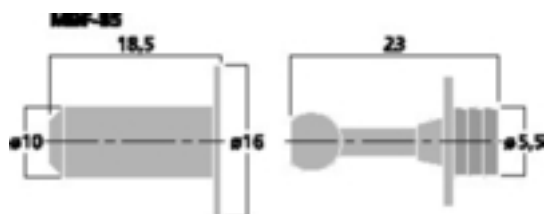

MBF-85 - LS Frame Dowels Set

8x

Frame dowels for speakers, set

For fixing the textile front to cabinets, small version, 8 dowels and 8 jacks.