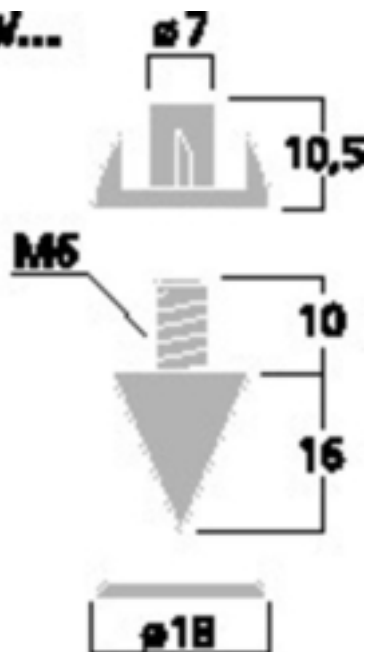

SPS-10/SC - Cabinet Spikes

4x

SPS-10/...

Set of speaker spikes (4 pcs.)

- Slim version
- Adjustable in height

- With support disks and drive-in nuts
- Black chromium-plated