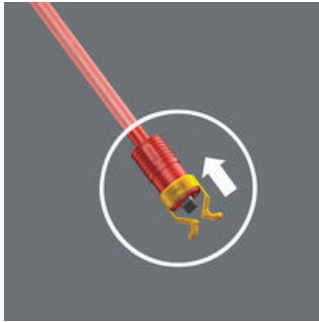

- Screw gripper set
- Attachment tool with holding function for screws
- Holds all screw profiles and sizes securely on the tool
- Made out of stable, elastomer material

Screw gripper set: attachment tool with holding function for screws. Holds all screw profiles securely on the tool. During the job, the gripper can be pushed up along the blade so that it is not in the way when working with low-lying screws.

1440/1442 Screw gripper set, 2 pieces

Accessories

Set contents:

And this is how the gripper works

Push the screw gripper onto the tip of the screwdriver until the end of the blade protrudes from the rubber blade holder.

And this is how the gripper works

Attach the screw to the tip of the blade and secure it in the screw gripper.

And this is how the gripper works

Pull the screw gripper towards the screwdriver handle until the two arms of the gripper sit against the head of the screw and are spread slightly apart. The Wera screw gripper releases the screw automatically after it has been fastened.

And this is how the gripper works

The two gripper arms spread further apart as they are pushed against the surface and automatically snap back when the head of the screw is countersunk.

And this is how the gripper works