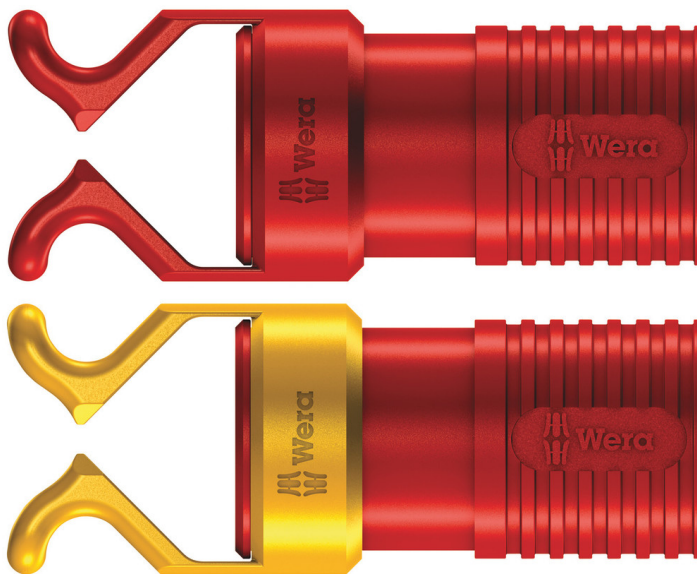

1440/1442 Screw gripper set, 2 pieces

Accessories

EAN:	4013288140340	Size:	165x60x24 mm
Part number:	05073680001	Weight:	17 g
Article number:	1440/1442	Country of origin:	CZ
		Customs tariff number:	39269097

- Screw gripper set
- Attachment tool with holding function for screws
- Holds all screw profiles and sizes securely on the tool
- Made out of stable, elastomer material

Screw gripper set: attachment tool with holding function for screws. Holds all screw profiles securely on the tool. During the job, the gripper can be pushed up along the blade so that it is not in the way when working with low-lying screws.

1440/1442 Screw gripper set, 2 pieces

Accessories

Set contents:

And this is how the gripper works

Push the screw gripper onto the tip of the screwdriver until the end of the blade protrudes from the rubber blade holder.

And this is how the gripper works

Attach the screw to the tip of the blade and secure it in the screw gripper.

And this is how the gripper works

Pull the screw gripper towards the screwdriver handle until the two arms of the gripper sit against the head of the screw and are spread slightly apart. The Wera screw gripper releases the screw automatically after it has been fastened.