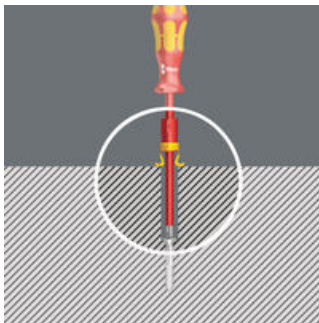

- Screw gripper set
- Attachment tool with holding function for screws
- Holds all screw profiles and sizes securely on the tool
- Made out of stable, elastomer material

Screw gripper set: attachment tool with holding function for screws. Holds all screw profiles securely on the tool. During the job, the gripper can be pushed up along the blade so that it is not in the way when working with low-lying screws.

1440/1442 Screw gripper set, 2 pieces

Accessories

Set contents:

And this is how the gripper works

Push the screw gripper onto the tip of the screwdriver until the end of the blade protrudes from the rubber blade holder.

And this is how the gripper works

Attach the screw to the tip of the blade and secure it in the screw gripper.

And this is how the gripper works

Pull the screw gripper towards the screwdriver handle until the two arms of the gripper sit against the head of the screw and are spread slightly apart. The Wera screw gripper releases the screw automatically after it has been fastened.

And this is how the gripper works

The two gripper arms spread further apart as they are pushed against the surface and automatically snap back when the head of the screw is countersunk.

And this is how the gripper works