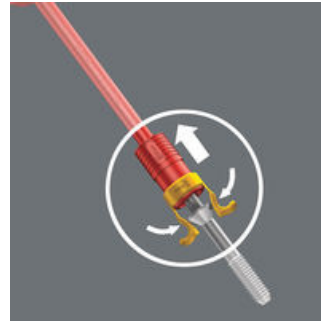

- Screw gripper set
- Attachment tool with holding function for screws
- Holds all screw profiles and sizes securely on the tool
- Made out of stable, elastomer material

Screw gripper set: attachment tool with holding function for screws. Holds all screw profiles securely on the tool. During the job, the gripper can be pushed up along the blade so that it is not in the way when working with low-lying screws.

1440/1442 Screw gripper set, 2 pieces

Accessories

Set contents:

And this is how the gripper works

Push the screw gripper onto the tip of the screwdriver until the end of the blade protrudes from the rubber blade holder.

And this is how the gripper works

Attach the screw to the tip of the blade and secure it in the screw gripper.

And this is how the gripper works

Pull the screw gripper towards the screwdriver handle until the two arms of the gripper sit against the head of the screw and are spread slightly apart. The Wera screw gripper releases the screw automatically after it has been fastened.

And this is how the gripper works

The two gripper arms spread further apart as they are pushed against the surface and automatically snap back when the head of the screw is countersunk.

And this is how the gripper works