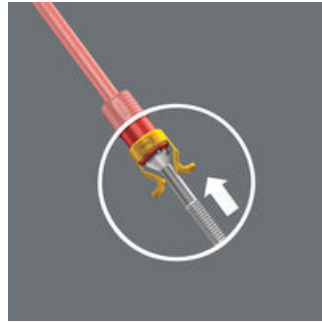

- Screw gripper set
- Attachment tool with holding function for screws
- Holds all screw profiles and sizes securely on the tool
- Made out of stable, elastomer material

Screw gripper set: attachment tool with holding function for screws. Holds all screw profiles securely on the tool. During the job, the gripper can be pushed up along the blade so that it is not in the way when working with low-lying screws.

1440/1442 Screw gripper set, 2 pieces

Accessories

Set contents:

And this is how the gripper works

Push the screw gripper onto the tip of the screwdriver until the end of the blade protrudes from the rubber blade holder.

And this is how the gripper works

Attach the screw to the tip of the blade and secure it in the screw gripper.

And this is how the gripper works

Pull the screw gripper towards the screwdriver handle until the two arms of the gripper sit against the head of the screw and are spread slightly apart. The Wera screw gripper releases the screw automatically after it has been fastened.

And this is how the gripper works

The two gripper arms spread further apart as they are pushed against the surface and automatically snap back when the head of the screw is countersunk.

And this is how the gripper works