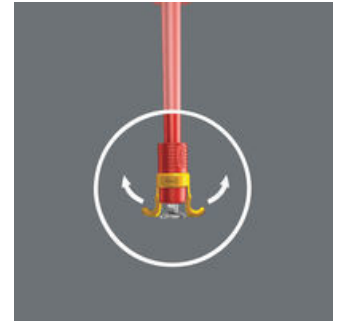

- Screw gripper set
- Attachment tool with holding function for screws
- Holds all screw profiles and sizes securely on the tool
- Made out of stable, elastomer material

Screw gripper set: attachment tool with holding function for screws. Holds all screw profiles securely on the tool. During the job, the gripper can be pushed up along the blade so that it is not in the way when working with low-lying screws.

1440/1442 Screw gripper set, 2 pieces

Accessories

Set contents:

And this is how the gripper works

Push the screw gripper onto the tip of the screwdriver until the end of the blade protrudes from the rubber blade holder.

And this is how the gripper works

Attach the screw to the tip of the blade and secure it in the screw gripper.

And this is how the gripper works

Pull the screw gripper towards the screwdriver handle until the two arms of the gripper sit against the head of the screw and are spread slightly apart. The Wera screw gripper releases the screw automatically after it has been fastened.

And this is how the gripper works

The two gripper arms spread further apart as they are pushed against the surface and automatically snap back when the head of the screw is countersunk.

And this is how the gripper works