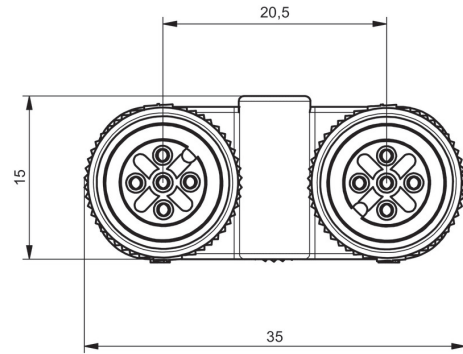

**Technical data**

**Dimensions and weights**

Net weight 22.9 g

**Connection data**

Group outlet - plug-in connector	M12 pin	Single outlet 1 - plug-in connector	M12 socket
Single outlet 2 - plug-in connector	M12 socket	Tightening torque	M12: 0.8 - 1.2 Nm

**Drawings**

**Dimensioned drawing**

**Dimensioned drawing**

**Wiring diagram**

1. Female M12                      2. Female M12

Male M12