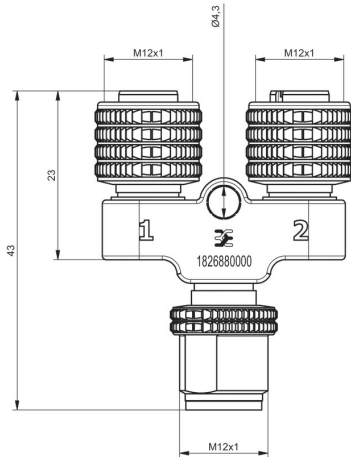

**Technical data**

**Dimensions and weights**

Net weight 22.9 g

**Connection data**

Group outlet - plug-in connector	M12 pin	Single outlet 1 - plug-in connector	M12 socket
Single outlet 2 - plug-in connector	M12 socket	Tightening torque	M12: 0.8 - 1.2 Nm

**Drawings**

**Dimensioned drawing**

**Dimensioned drawing**

**Wiring diagram**

1. Female M12                      2. Female M12

Male M12