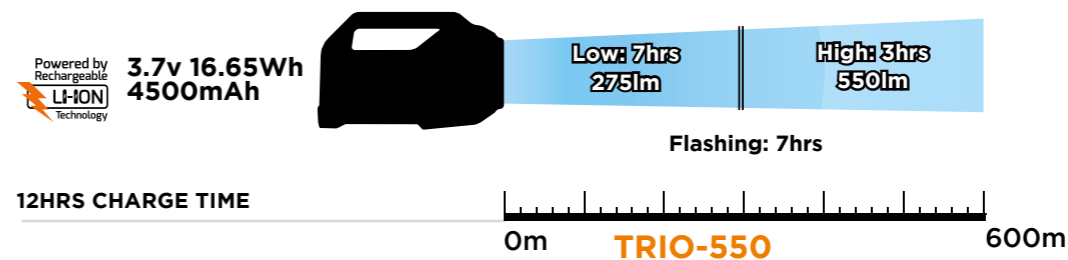

### Key features:

- 550 | 275 lumens light output
- 600 metre light beam
- Four light modes: Full, half power, flashing and emergency-function\*
- Tough durable construction
- Runtime: 3 hours on full & 7 hours on half power
- Water and shock resistant
- Lightweight product
- Designed to meet IP54
- 1.5m Impact resistance
- 12V DC USB Input, 5V DC output voltage