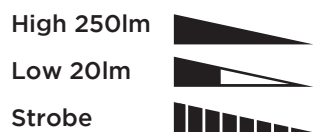

Three light modes

Charging LED indicator

Supplied with:

- Wrist strap,
- USB charging cable
- Nylon belt holster