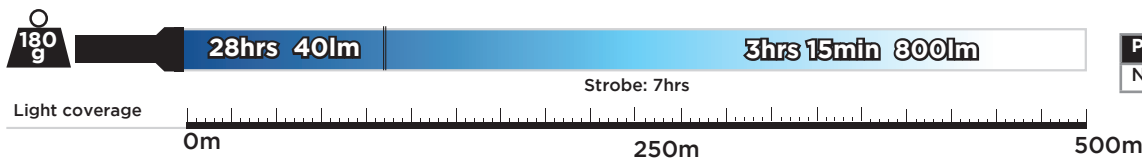

PRODUCT CODE	DIMENSIONS
NSEXPLORER800	(L)150x(D)36mm

USB Rechargeable Explorer-250

Key features:

- Delivers a bright 300 metre beam
- 250 lumens output
- Cree XP-E2 LED, cool white
- Rechargeable 3.7V Li-ion battery
- Pocket sized
- Robust + ultra light aluminium body
- Designed to meet IPX4

Three light modes