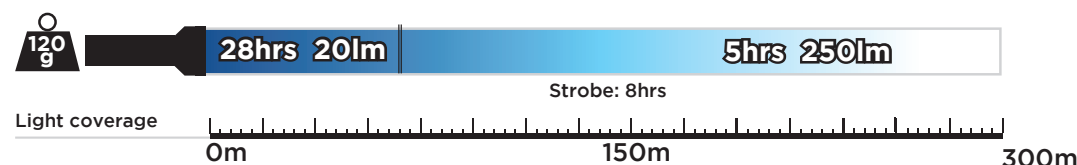

Optional extras:

- AC and vehicle charging adaptors

PRODUCT CODE	DIMENSIONS
NSEXPLORER250	(L)148x(D)36mm