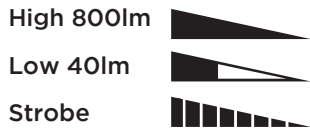

Three light modes