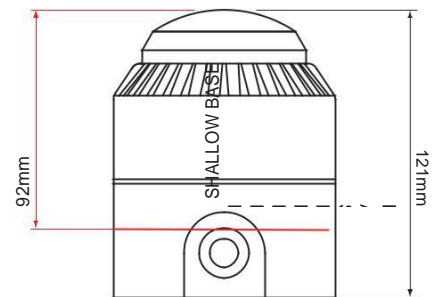

Flashni - Sounder with Xenon Beacon

The Flashni is an audible and visual device which requires one single installation point. This greatly reduces installation costs and is less obtrusive than two separate devices. Versions are available with the sounder and beacon linked, or with separate terminals for independent operation.

Technical Specification

Voltage	9 - 15Vdc (12V version) 18 - 28Vdc (24V version) (*1)
Current	110mA 12V version (Typical Tone 5) 68mA 24V version (Typical Tone 3)
Sound Output	103dB(A) 12V version (Typical Tone 5) 101dB(A) 24V version (Typical Tone 3)
Tones	Pre-set to tone 5 (12v) Pre-set to tone 3 (24v) (versions are available with user selectable tones)
Flash Power	0.7j
Flash Rate	1Hz
Volume Control	10dB
Monitoring	Reverse polarity
Temperature	- 10°C to + 55°C
Protection	IP54 (s)* IP65 (d)*
Construction	ABS, PC lens
Weight	0.33Kg
Colours	Red or white
Lens Colour	Red, amber, blue, green or clear

(s)* Shallow Base
(d)* Deep / U Base

Features

- High output sounder beacon
- 12V, 24V and mains module option
- Choice of lens colour options
- Automatic sounder synchronisation

Benefits

- Up to 103dB(A) with built in Xenon flash
- For use on Fire, Industrial or Security systems
- Suitable for a variety of application
- Improved tone clarity, reducing confusion

Reference	Catalogue No.	Description
FL/RL/R/S SWITCH	640025FULL-0061X	Flashni Sounder/Beacon, Red lens, Red body, Shallow base, Tone select switch.
FL/RL/R/D SWITCH	640031FULL-0111X	Flashni Sounder/Beacon, Red lens, Red body, Deep base, Tone select switch.
FL/AL/W/D SWITCH	640024FULL-0060X	Flashni Sounder/Beacon, Amber lens, White body, Deep base, Tone select switch
FL/RL/R/S 12V SND5	640204FULL-0067	Flashni 12V Sounder/Beacon, Red lens, Red body, Shallow base, tone 5
FL/RL/W/S 12V SND5	640202FULL-0039	Flashni 12V Sounder/Beacon, Red lens, White body, Shallow base, tone 5
FL/CL/W/D 12V SND5	640206FULL-0089	Flashni 12V Sounder/Beacon, Clear lens, White body, Deep base, tone 5

For full list of part numbers, turn to page 61