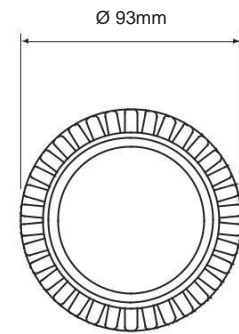

Flashni - Sounder with Xenon Beacon

The Flashni is an audible and visual device which requires one single installation point. This greatly reduces installation costs and is less obtrusive than two separate devices. Versions are available with the sounder and beacon linked, or with separate terminals for independent operation.

Technical Specification

Voltage	9 - 15Vdc (12V version) 18 - 28Vdc (24V version) (*1)
Current	110mA 12V version (Typical Tone 5) 68mA 24V version (Typical Tone 3)
Sound Output	103dB(A) 12V version (Typical Tone 5) 101dB(A) 24V version (Typical Tone 3)
Tones	Pre-set to tone 5 (12v) Pre-set to tone 3 (24v) (versions are available with user selectable tones)
Flash Power	0.7j
Flash Rate	1Hz
Volume Control	10dB
Monitoring	Reverse polarity
Temperature	- 10°C to + 55°C
Protection	IP54 (s)* IP65 (d)*
Construction	ABS, PC lens
Weight	0.33Kg
Colours	Red or white
Lens Colour	Red, amber, blue, green or clear

(s)* Shallow Base
(d)* Deep / U Base

Features

- High output sounder beacon
- 12V, 24V and mains module option
- Choice of lens colour options
- Automatic sounder synchronisation

Benefits

- Up to 103dB(A) with built in Xenon flash
- For use on Fire, Industrial or Security systems
- Suitable for a variety of application
- Improved tone clarity, reducing confusion

Reference	Catalogue No.	Description
FL/RL/R/S SWITCH	640025FULL-0061X	Flashni Sounder/Beacon, Red lens, Red body, Shallow base, Tone select switch.
FL/RL/R/D SWITCH	640031FULL-0111X	Flashni Sounder/Beacon, Red lens, Red body, Deep base, Tone select switch.
FL/AL/W/D SWITCH	640024FULL-0060X	Flashni Sounder/Beacon, Amber lens, White body, Deep base, Tone select switch
FL/RL/R/S 12V SND5	640204FULL-0067	Flashni 12V Sounder/Beacon, Red lens, Red body, Shallow base, tone 5
FL/RL/W/S 12V SND5	640202FULL-0039	Flashni 12V Sounder/Beacon, Red lens, White body, Shallow base, tone 5
FL/CL/W/D 12V SND5	640206FULL-0089	Flashni 12V Sounder/Beacon, Clear lens, White body, Deep base, tone 5

For full list of part numbers, turn to page 61