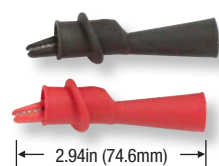

Fits on any DMM or banana plug test lead.
Rating: IEC61010-031 CAT III 600V 10A.
Jaw Opening: to 1.0in (25.40mm).
***Std. Colors:** -0 Black, -2 Red.

Insulated Spade Lug Adapters

6203

Model#	Color
6203	Set of 2: Black, Red
1614A-*	1 Clip

Connect banana plug patch cords to binding posts.
Fits screws or binding posts from #10: 0.32in to 0.25in (8.13mm to 6.35mm).
Compatible with any Pomona banana jack shrouded or unshrouded
***For singles, order:** -0 Black, -2 Red.

Medium Alligator Clip Set

← 2.91in (73.9mm) →

Model#	Color
5916B	Set of 2: Black, Red

Fits on any DMM or banana plug test lead.
Rating: CAT II 1000V, 10A.
Jaw Opening: to 0.30in. (7.62mm).

Alligator Clip Set for Test Probes

← 2.94in (74.6mm) →

Model#	Color
6264B	Set of 2: Black, Red

Alligator Clip.
Attach to probe tip.
Rating: CAT II 1000V, 10A.
Works with comfort-grip style and modular electrical probes.