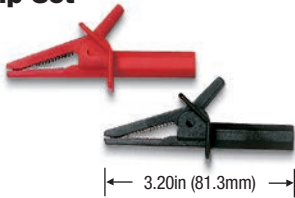

Test Lead Couplers

Model# 6252

Banana plug splice.
Maintains overvoltage rating up to CAT III 1000V per IEC61010-031.
Use with any Pomona DMM test leads, even 0.16in (4mm plugs).

Large Alligator Clip Set

← 3.58in (90.9mm) →

Model#	Color
6041B	Set of 2: Black, Red

Fits on any DMM or banana plug test lead.
Rating: IEC61010-031 CAT III 1000V 20A.
Jaw Opening: 1.0in (25.40mm).

Test Probe Tip Adapters

Model#	Application
6262-02	fits comfort-grip style and modular probes 6232A and 6479
5682-*	fits modular probe 5689A

Extended Fine Point.
Insulated probe for hard to reach test points.
Maximum 3A.
Std. Colors: -02 1 ea. Black, Red.
***Std. Colors:** -0 Black, -2 Red.

Industrial Alligator Clip Set

← 3.20in (81.3mm) →

Model# 5914

Fits on any DMM or banana plug test lead.
Rating: IEC61010-031 CAT III 600V 10A.
Jaw Opening: to 1.0in (25.40mm).
***Std. Colors:** -0 Black, -2 Red.

Insulated Spade Lug Adapters

6203

Model#	Color
6203	Set of 2: Black, Red
1614A-*	1 Clip