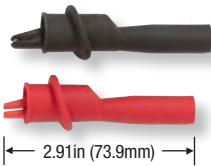

← 3.58in (90.9mm) →

Model#	Color
6041B	Set of 2: Black, Red

Fits on any DMM or banana plug test lead.
Rating: IEC61010-031 CAT III 1000V 20A.
Jaw Opening: 1.0in (25.40mm).

Test Probe Tip Adapters

Model#	Application
6262-02	fits comfort-grip style and modular probes 6232A and 6479
5682-*	fits modular probe 5689A

Fits on any DMM or banana plug test lead.
Rating: IEC61010-031 CAT III 600V 10A.
Jaw Opening: to 1.0in (25.40mm).
***Std. Colors:** -0 Black, -2 Red.

Insulated Spade Lug Adapters

6203

Model#	Color
6203	Set of 2: Black, Red
1614A-*	1 Clip

Connect banana plug patch cords to binding posts.
Fits screws or binding posts from #10: 0.32in to 0.25in (8.13mm to 6.35mm).
Compatible with any Pomona banana jack shrouded or unshrouded
***For singles, order:** -0 Black, -2 Red.

Medium Alligator Clip Set

← 2.91in (73.9mm) →

Model#	Color
5916B	Set of 2: Black, Red

Fits on any DMM or banana plug test lead.
Rating: CAT II 1000V, 10A.
Jaw Opening: to 0.30in. (7.62mm).

Alligator Clip Set for Test Probes