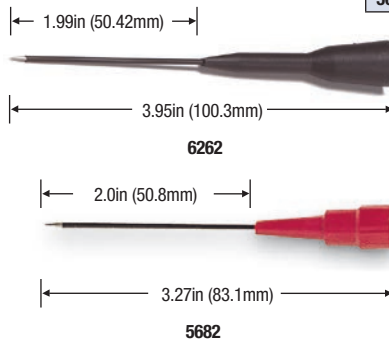

Insulation Piercing Clip Sets

6405

Model#	Features	Colors
6405	Attach to test leads 4in (10.2cm) long	Set of red/black
6413	Attach to 0.080in (2.03mm) probe tip(10.2cm) long	Set of red/black

- Double V block centers wire
- Set of 2, (red and black jacks)
- Bright yellow for easy location
- Attach to test leads

Test Lead Couplers

Model# 6252

Banana plug splice.
Maintains overvoltage rating up to CAT III 1000V per IEC61010-031.
Use with any Pomona DMM test leads, even 0.16in (4mm plugs).

Large Alligator Clip Set

← 3.58in (90.9mm) →

Model#	Color
6041B	Set of 2: Black, Red

Fits on any DMM or banana plug test lead.
Rating: IEC61010-031 CAT III 1000V 20A.
Jaw Opening: 1.0in (25.40mm).

Test Probe Tip Adapters

Model#	Application
6262-02	fits comfort-grip style and modular probes 6232A and 6479
5682-*	fits modular probe 5689A

Medium Alligator Clip Set

← 2.91in (73.9mm) →

Model#	Color
5916B	Set of 2: Black, Red

Fits on any DMM or banana plug test lead.
Rating: CAT II 1000V, 10A.
Jaw Opening: to 0.30in. (7.62mm).

Alligator Clip Set for Test Probes