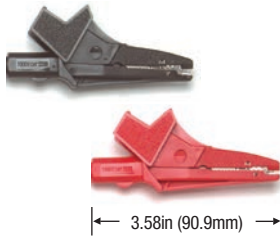

Insulation Piercing Clip Sets

6405

Model#	Features	Colors
6405	Attach to test leads 4in (10.2cm) long	Set of red/black
6413	Attach to 0.080in (2.03mm) probe tip(10.2cm) long	Set of red/black

- Double V block centers wire
- Set of 2, (red and black jacks)
- Bright yellow for easy location
- Attach to test leads

Test Lead Couplers

Model# 6252

Banana plug splice.
Maintains overvoltage rating up to CAT III 1000V per IEC61010-031.
Use with any Pomona DMM test leads, even 0.16in (4mm plugs).

Large Alligator Clip Set

← 3.58in (90.9mm) →

Model#	Color
6041B	Set of 2: Black, Red

Fits on any DMM or banana plug test lead.
Rating: IEC61010-031 CAT III 1000V 20A.
Jaw Opening: 1.0in (25.40mm).

Test Probe Tip Adapters

Model#	Application
6262-02	fits comfort-grip style and modular probes 6232A and 6479
5682-*	fits modular probe 5689A

Medium Alligator Clip Set

← 2.91in (73.9mm) →

Model#	Color
5916B	Set of 2: Black, Red

Fits on any DMM or banana plug test lead.
Rating: CAT II 1000V, 10A.
Jaw Opening: to 0.30in. (7.62mm).

Alligator Clip Set for Test Probes