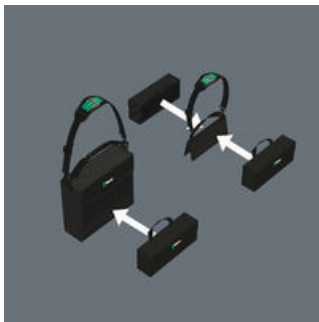

Designed for storage and transportation

Tools and small parts can be compactly stored in the Wera 2go Tool Box. The handle makes the box a practical partner for all mobile applications.

Robust and dimensionally stable

The robust and dimensionally stable material is very resistant against cuts and stabs. The tools carried are protected against damage and moisture. This enhances the service life of the tool box.

Perfect system supplement

Thanks to its hook and loop fastener zone, the Tool Box can be docked with the Wera 2go 1 Tool Carrier and with the Wera 2go 2 Tool Container.

Further versions in this product family:

mm

mm

mm

05004352001

80