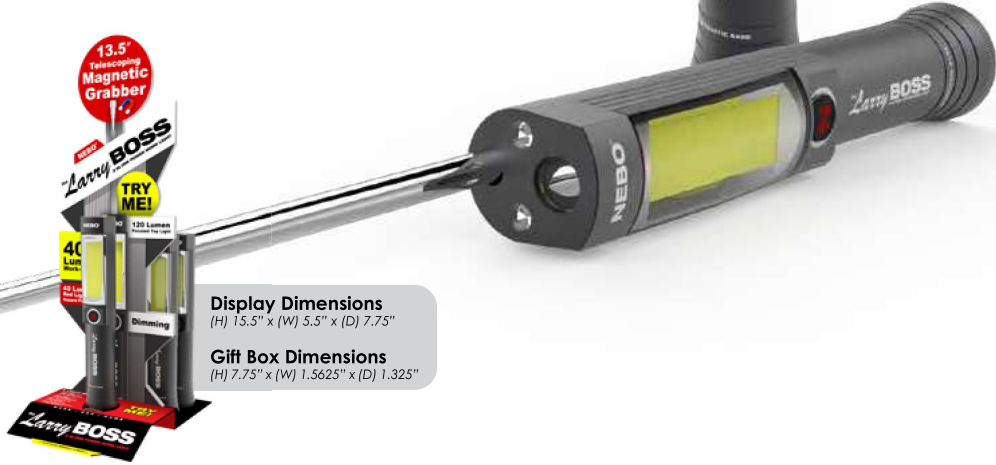

NEBO
the **Larry BOSS**
3 IN ONE POWER WORK LIGHT

The Larry® BOSS, the essential 3-in-1 power work light, features a high-power flashlight, work light and red light. Taking charge of keeping your work space clean, the BOSS is equipped with a recessed 13.5" telescopic magnetic grabber, great for picking up loose screws, nails, nuts and bolts. The Larry® BOSS also has a powerful magnetic base for hands-free lighting.

4 LIGHT MODES

- Top light (120 lumens) - 12 hours / 44 meters
- Work light (400 lumens) - 4.5 hours / 27 meters
- Red light (40 lumens) - 20 hours / 7 meters
- Red hazard flasher - 40 hours

DESIGN

- Fully dimmable
- Anodized aircraft-grade aluminum; water and impact-resistant
- Powerful magnetic base
- 13.5" telescoping magnetic grabber
- Rubberized slide release for magnetic grabber

OPERATION

- Front-positioned, ON/OFF button

BATTERIES

- Powered by 3 AA batteries (included)

SPECS

- 0.8 lbs.
- Length: Compacted: 7.625" / Extended: 22.375"
- Width: 1.1875" / Depth: 1.375"

Display Dimensions

(H) 15.5" x (W) 5.5" x (D) 7.75"

Gift Box Dimensions

(H) 7.75" x (W) 1.5625" x (D) 1.325"

UPC CODE	ITEM	DESCRIPTION
645397930860	6431	Larry® BOSS Power C·O·B Work Light

NEBO
the **BIG Larry PRO**
POWER WORK LIGHT

The **BRIGHTEST Larry yet...**The BIG Larry® PRO features a high-power, **500 lumen** C·O·B work light and red hazard flasher. **Fully rechargeable** and equipped with 2 magnetic charging stations, the BIG Larry® PRO is ready to handle any task at any time. The PRO also has a powerful magnetic base and adjustable steel clip for convenient hands-free lighting. When there is work to be done...bring a PRO!