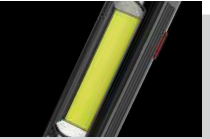

Display Dimensions

(H) 12.75" x (W) 9.5" x (D) 8.75"