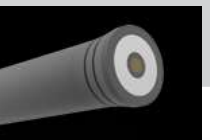

Display Dimensions

(H) 12.75" x (W) 9.5" x (D) 8.75"