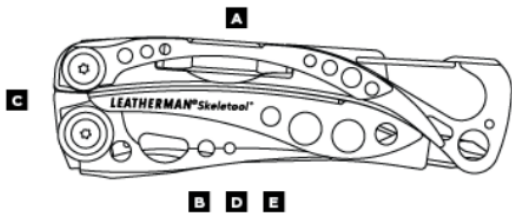

- **A** Handle Bit Storage
- **B** Locking Blade
- **C** Replaceable Pocket Clip
- **D** Outside-accessible Features
- **E** One-hand Operable Features