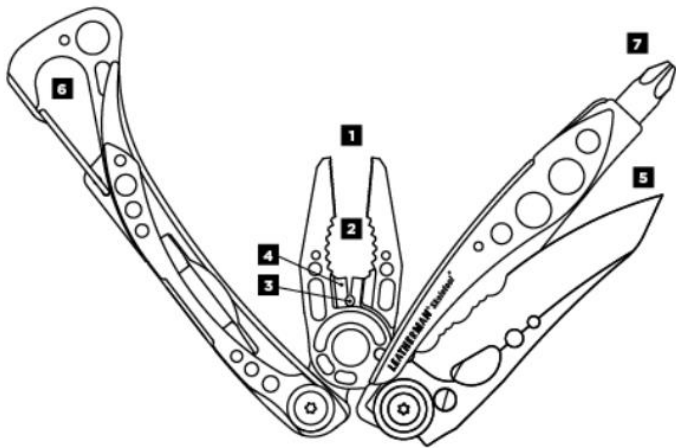

SKELETOOL®

7
TOOLS

At a mere five ounces, the Leatherman Skeletool has a stainless steel combo blade, pliers, bit driver, removable pocket clip and carabiner/bottle opener. The Skeletool is just what you need in one good lookin' package.

- 1** Needlenose Pliers
- 2** Regular Pliers
- 3** Hard-wire Cutters
- 4** Wire Cutters
- 5** 420HC Combo Knife
- 6** Carabiner/Bottle Opener
- 7** Large Bit Driver

- A** Handle Bit Storage
- B** Locking Blade
- C** Replaceable Pocket Clip
- D** Outside-accessible Features
- E** One-hand Operable Features