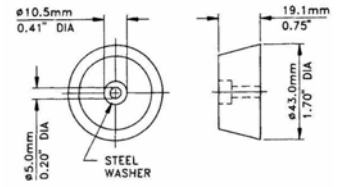

**F1558**

Medium Rubber Foot

Material: Black Rubber

Part Number	Finish	Description	Diameter	Height
F1558	Black	Steel Washer	38.1mm / 1.5"	15.8mm / 5/8"
F1556	Black	Plastic version. No steel washer	38.1mm / 1.5"	15.8mm / 5/8"

**9145**

Medium Rubber Foot with Steel Washer.

Material: Rubber

Part Number	Diameter	Height
9145	38.1mm / 1.5"	38.1mm / 1.5"

**F1686**

Large Rubber Foot with Steel Washer

Material: Black Rubber

Part Number	Diameter	Height
F1686	40mm / 1.57"	15.5mm / 5/8"
F1686/20	40mm / 1.57"	20mm / 13/16"
F1686/25	40mm / 1.57"	25mm / 1"

**F1615**

Large Rubber Foot with Steel Washer

Material: Black Rubber

Part Number	Diameter	Height
F1615	43mm / 1.69"	19.1mm / 3/4"

**9137**

Small Rubber Foot.  
Special Order outside USA & China

Material: Rubber

Part Number	Description	Diameter	Height
9137	Small Rubber Foot.	52mm / 2"	32mm / 1 1/4"

**9106**

Large Rubber Foot.  
Special Order outside USA & China

Material: Rubber

Part Number	Diameter	Height
9106	64mm / 2.5"	25.4mm / 1"