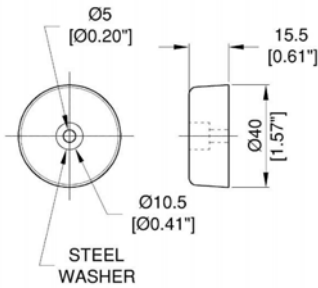

**F1558**

Medium Rubber Foot

Material: Black Rubber

Part Number	Finish	Description	Diameter	Height
F1558	Black	Steel Washer	38.1mm / 1.5"	15.8mm / 5/8"
F1556	Black	Plastic version. No steel washer	38.1mm / 1.5"	15.8mm / 5/8"

**9145**

Medium Rubber Foot with Steel Washer.

Material: Rubber

Part Number	Diameter	Height
9145	38.1mm / 1.5"	38.1mm / 1.5"

**F1686**

Large Rubber Foot with Steel Washer

Material: Black Rubber

Part Number	Diameter	Height
F1686	40mm / 1.57"	15.5mm / 5/8"
F1686/20	40mm / 1.57"	20mm / 13/16"
F1686/25	40mm / 1.57"	25mm / 1"

**F1615**

Large Rubber Foot with Steel Washer

Material: Black Rubber

Part Number	Diameter	Height
F1615	43mm / 1.69"	19.1mm / 3/4"

**9137**

Small Rubber Foot.  
Special Order outside USA & China

Material: Rubber

Part Number	Description	Diameter	Height
9137	Small Rubber Foot.	52mm / 2"	32mm / 1 1/4"

**9106**

Large Rubber Foot.  
Special Order outside USA & China

Material: Rubber

Part Number	Diameter	Height
9106	64mm / 2.5"	25.4mm / 1"