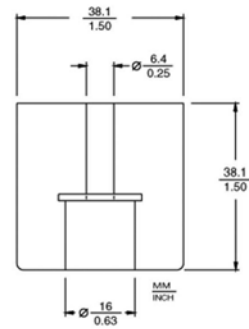

**F1558**

Medium Rubber Foot

Material: Black Rubber

Part Number	Finish	Description	Diameter	Height
F1558	Black	Steel Washer	38.1mm / 1.5"	15.8mm / 5/8"
F1556	Black	Plastic version. No steel washer	38.1mm / 1.5"	15.8mm / 5/8"

**9145**

Medium Rubber Foot with Steel Washer.

Material: Rubber

Part Number	Diameter	Height
9145	38.1mm / 1.5"	38.1mm / 1.5"

**F1686**

Large Rubber Foot with Steel Washer

Material: Black Rubber

Part Number	Diameter	Height
F1686	40mm / 1.57"	15.5mm / 5/8"
F1686/20	40mm / 1.57"	20mm / 13/16"
F1686/25	40mm / 1.57"	25mm / 1"

**F1615**

Large Rubber Foot with Steel Washer

Material: Black Rubber

Part Number	Diameter	Height
F1615	43mm / 1.69"	19.1mm / 3/4"

**9137**

Small Rubber Foot.  
Special Order outside USA & China

Material: Rubber

Part Number	Description	Diameter	Height
9137	Small Rubber Foot.	52mm / 2"	32mm / 1 1/4"

**9106**

Large Rubber Foot.  
Special Order outside USA & China

Material: Rubber

Part Number	Diameter	Height
9106	64mm / 2.5"	25.4mm / 1"