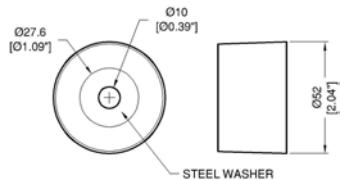

**F1558**

Medium Rubber Foot

Material: Black Rubber

Part Number	Finish	Description	Diameter	Height
F1558	Black	Steel Washer	38.1mm / 1.5"	15.8mm / 5/8"
F1556	Black	Plastic version. No steel washer	38.1mm / 1.5"	15.8mm / 5/8"

**9145**

Medium Rubber Foot with Steel Washer.

Material: Rubber

Part Number	Diameter	Height
9145	38.1mm / 1.5"	38.1mm / 1.5"

**F1686**

Large Rubber Foot with Steel Washer

Material: Black Rubber

Part Number	Diameter	Height
F1686	40mm / 1.57"	15.5mm / 5/8"
F1686/20	40mm / 1.57"	20mm / 13/16"
F1686/25	40mm / 1.57"	25mm / 1"

**F1615**

Large Rubber Foot with Steel Washer

Material: Black Rubber

Part Number	Diameter	Height
F1615	43mm / 1.69"	19.1mm / 3/4"

**9137**

Small Rubber Foot.  
Special Order outside USA & China

Material: Rubber

Part Number	Description	Diameter	Height
9137	Small Rubber Foot.	52mm / 2"	32mm / 1 1/4"

**9106**

Large Rubber Foot.  
Special Order outside USA & China

Material: Rubber

Part Number	Diameter	Height
9106	64mm / 2.5"	25.4mm / 1"