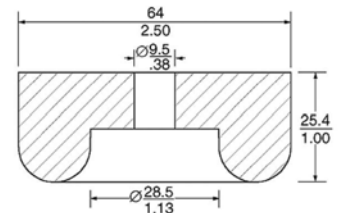

**F1558**

Medium Rubber Foot

Material: Black Rubber

Part Number	Finish	Description	Diameter	Height
F1558	Black	Steel Washer	38.1mm / 1.5"	15.8mm / 5/8"
F1556	Black	Plastic version. No steel washer	38.1mm / 1.5"	15.8mm / 5/8"

**9145**

Medium Rubber Foot with Steel Washer.

Material: Rubber

Part Number	Diameter	Height
9145	38.1mm / 1.5"	38.1mm / 1.5"

**F1686**

Large Rubber Foot with Steel Washer

Material: Black Rubber

Part Number	Diameter	Height
F1686	40mm / 1.57"	15.5mm / 5/8"
F1686/20	40mm / 1.57"	20mm / 13/16"
F1686/25	40mm / 1.57"	25mm / 1"

**F1615**

Large Rubber Foot with Steel Washer

Material: Black Rubber

Part Number	Diameter	Height
F1615	43mm / 1.69"	19.1mm / 3/4"

**9137**

Small Rubber Foot.  
Special Order outside USA & China

Material: Rubber

Part Number	Description	Diameter	Height
9137	Small Rubber Foot.	52mm / 2"	32mm / 1 1/4"

**9106**

Large Rubber Foot.  
Special Order outside USA & China

Material: Rubber

Part Number	Diameter	Height
9106	64mm / 2.5"	25.4mm / 1"