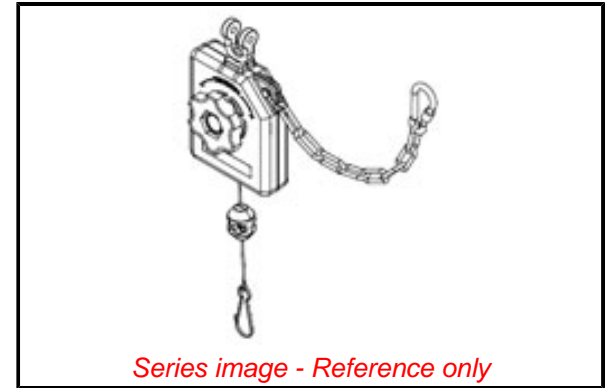

PLEASE CHECK WWW.MOLEX.COM FOR LATEST PART INFORMATION

Part Number: [1301730036](#)
Status: **Active**
Overview: Aero-Motive Retractors
Description: Aero-Motive Light Industrial Duty Retractor with Upper / Lower Bullard Hooks and Upper Shackle Assembly, Weight Range 0.0-0.9kg (0.0-2.0 lb), 1.60m (5.25') Travel

Documents:

[Drawing (PDF)](#) [RoHS Certificate of Compliance (PDF)](#)

General

Product Family	Tool Supports
Series	130173
Cable Length	1.60m (5.24')
Duty	Light
Exclude SD Check	Yes
Overview	<u>Aero-Motive Retractors</u>
Product Name	Aero-Motive
Type	Retractors
UPC	78678858863

Physical

Cable Diameter	N/A
Cable Movement	Constant Retraction
Drum Lock	None
Material - Housing	ABS
Mounting Style	Hanging
Net Weight	900.000/g
Packaging Type	Carton
Travel Distance	1.60m (5.25')
Weight Range	0.0-0.9kg (0.0-2.0 lb)
Wire/Cable Type	Nylon Cord

Material Info

Engineering Number RB2

Reference - Drawing Numbers

Sales Drawing SD-130173-001

Series image - Reference only

EU ELV

Not Relevant

EU RoHS

Not Relevant

REACH SVHC

Not Reviewed

Halogen-Free

Status

Not Reviewed

Need more information on product environmental compliance?

Email productcompliance@molex.com
Please visit the [Contact Us](#) section for any non-product compliance questions.

China ROHS

Not Relevant

ELV

Not Relevant

RoHS Phthalates

Not Reviewed

Search Parts in this Series

[130173 Series](#)