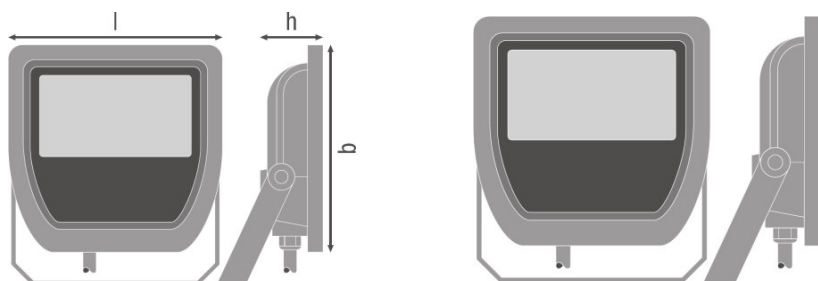

### PRODUCT FEATURES

- Luminaire efficacy: up to 110 lm/W
- Symmetrical beam angle: 100° x 100°
- Mounting bracket for up to 180° tilting
- Type of protection: IP65
- Impact resistance: IK07
- Ambient temperature in operation: -20...+50 °C
- Connection via 1 m cable, wiring required

Light technical data

Beam angle	100 ° x 100 °
------------	---------------

Dimensions & weight

Length	130.0 mm
Width	140.0 mm
Height	41.0 mm
Product weight	560.00 g
Cable length	1000 mm

Colors & materials