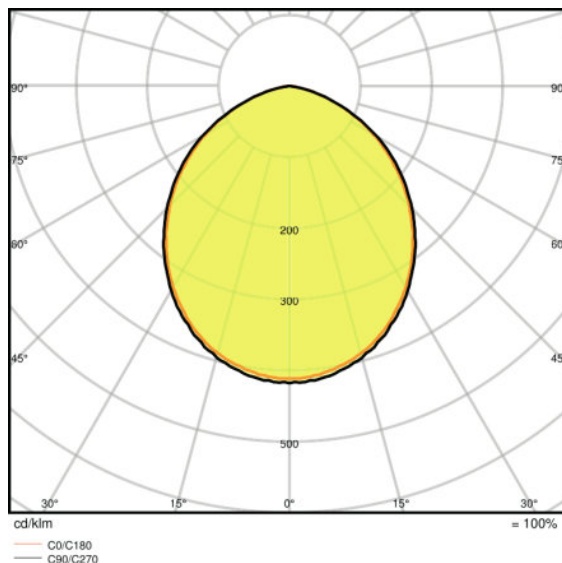

Light Distribution

LDC typ cone

LDC typ polar

LOGISTICAL DATA

Product code	Product description	Packaging unit (Pieces/Unit)	Dimensions (length x width x height)	Volume	Gross weight
4058075097520	FLOODLIGHT 20 W 6500 K IP65 BK	Shipping carton box 10	301 mm x 247 mm x 221 mm	16.43 dm³	6730.00 g

The mentioned product code describes the smallest quantity unit which can be ordered. One shipping unit can contain one or more single products. When placing an order, for the quantity please enter single or multiples of a shipping unit.

REFERENCES / LINKS

For Guarantee see

- www.ledvance.com/guarantee

DISCLAIMER

Subject to change without notice. Errors and omission excepted. Always make sure to use the most recent release.