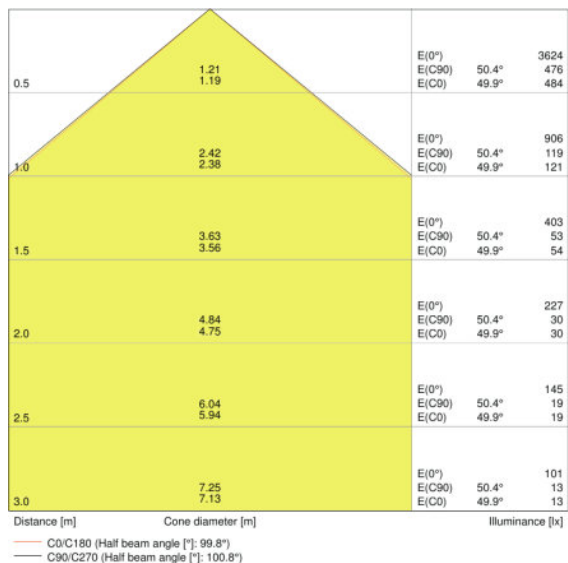

Light Distribution

LDC typ cone

LDC typ polar

LOGISTICAL DATA

Product code	Product description	Packaging unit (Pieces/Unit)	Dimensions (length x width x height)	Volume	Gross weight
4058075097520	FLOODLIGHT 20 W 6500 K IP65 BK	Shipping carton box 10	301 mm x 247 mm x 221 mm	16.43 dm³	6730.00 g

The mentioned product code describes the smallest quantity unit which can be ordered. One shipping unit can contain one or more single products. When placing an order, for the quantity please enter single or multiples of a shipping unit.

REFERENCES / LINKS

For Guarantee see

- www.ledvance.com/guarantee

DISCLAIMER

Subject to change without notice. Errors and omission excepted. Always make sure to use the most recent release.