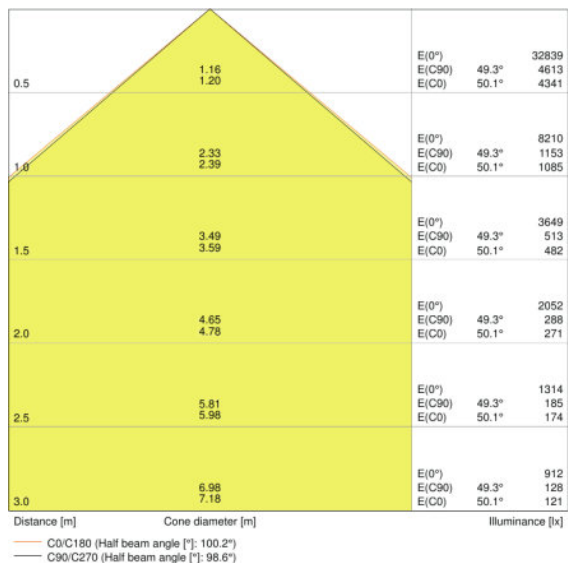

Light Distribution

LDC typ cone

LDC typ polar

LOGISTICAL DATA

Product code	Product description	Packaging unit (Pieces/Unit)	Dimensions (length x width x height)	Volume	Gross weight
4058075097735	FLOODLIGHT 180 W 6500 K IP65 BK	Shipping carton box 1	424 mm x 346 mm x 138 mm	20.25 dm³	5658.00 g

The mentioned product code describes the smallest quantity unit which can be ordered. One shipping unit can contain one or more single products. When placing an order, for the quantity please enter single or multiples of a shipping unit.

REFERENCES / LINKS

For Guarantee see
▶ www.ledvance.com/guarantee

DISCLAIMER

Subject to change without notice. Errors and omission excepted. Always make sure to use the most recent release.