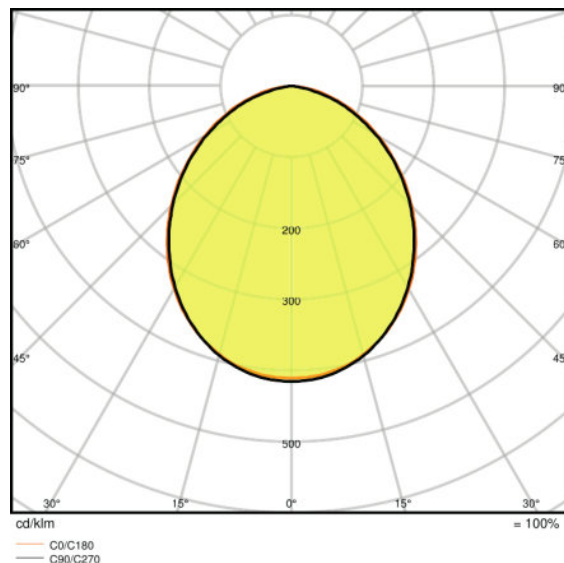

Light Distribution

LDC typ cone

LDC typ polar

LOGISTICAL DATA

Product code	Product description	Packaging unit (Pieces/Unit)	Dimensions (length x width x height)	Volume	Gross weight
4058075097735	FLOODLIGHT 180 W 6500 K IP65 BK	Shipping carton box 1	424 mm x 346 mm x 138 mm	20.25 dm³	5658.00 g

The mentioned product code describes the smallest quantity unit which can be ordered. One shipping unit can contain one or more single products. When placing an order, for the quantity please enter single or multiples of a shipping unit.

REFERENCES / LINKS

For Guarantee see
▶ www.ledvance.com/guarantee

DISCLAIMER

Subject to change without notice. Errors and omission excepted. Always make sure to use the most recent release.