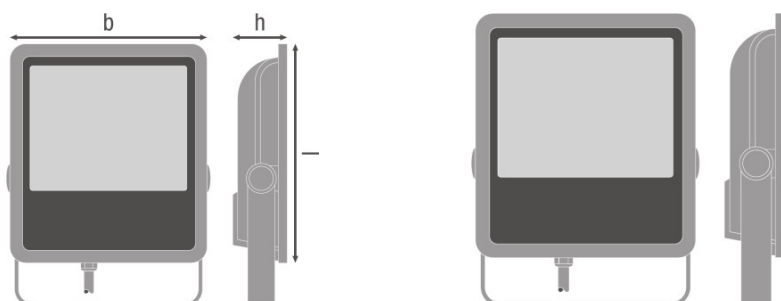

PRODUCT DATASHEET

FLOODLIGHT 180 W 6500 K IP65 BK

FLOODLIGHT 180 | Luminaire with symmetrical light output with 180 W

AREAS OF APPLICATION

- Replacement for floodlights with halogen lamps
- Garages
- Public areas
- Building facades
- Construction areas
- D-sign according to EN 60598-2-24 for fire-risk commercial unit, f. e. by accumulation of dust

PRODUCT FEATURES

- Luminaire efficacy: up to 110 lm/W
- Symmetrical beam angle: 100° x 100°
- Mounting bracket for up to 180° tilting
- Type of protection: IP65
- Impact resistance: IK08
- Ambient temperature in operation: -20...+50 °C
- Connection via 1 m cable, wiring required

Light technical data

Beam angle	100 ° x 100 °
------------	---------------

Dimensions & weight

Length	340.0 mm
Width	310.0 mm
Height	81.0 mm
Product weight	4900.00 g
Cable length	1000 mm

Colors & materials