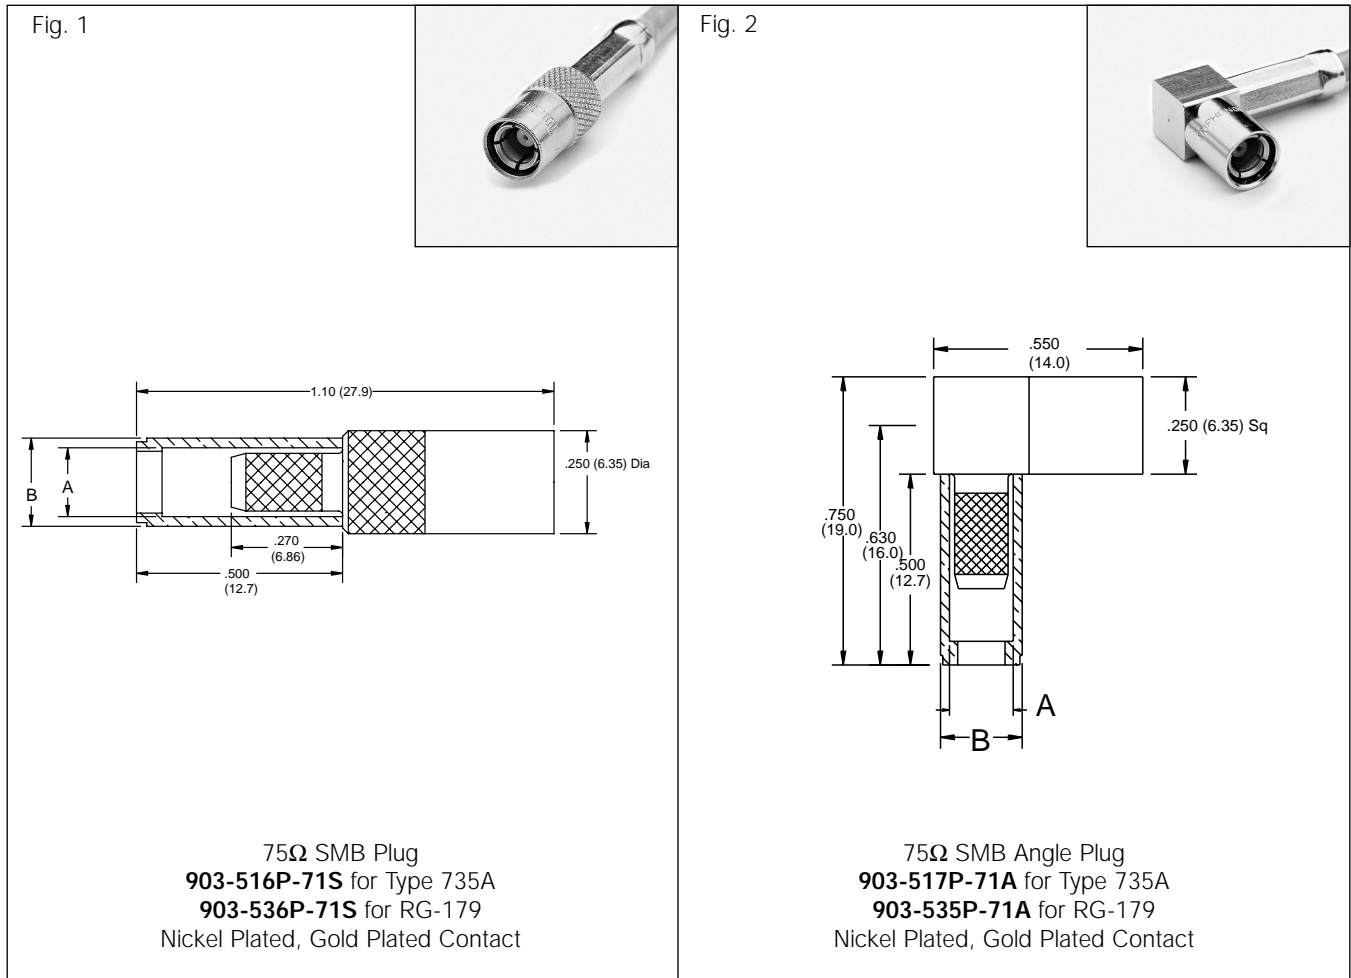

SMB 75 ohm High Density Coaxial Connectors

75 ohm SMB PLUGS & ANGLE PLUGS

Cable RG-/U	Connector Description	Cable Attachment		c Dia		CAI	Plt.	Ins.	Notes	Amphenol Number	Fig.
		Outer	Inner	A	B						
179	Plug	Crimp	Solder	.128(3.3)	.152(3.86)	C60	PCF	D32	Nickel Plated Body	903-536P-71S	1
	Angle Plug	Crimp	Solder	.128(3.3)	.152(3.86)	C61	PCF	D32	Nickel Plated Body	903-535P-71A	2
735A Type	Plug	Crimp	Solder	.167(4.24)	.214(5.43)	C60	PCF	D32	Nickel Plated Body	903-516P-71S	1
	Angle Plug	Crimp	Solder	.167(4.24)	.214(5.43)	C61	PCF	D32	Nickel Plated Body	903-517P-71A	2