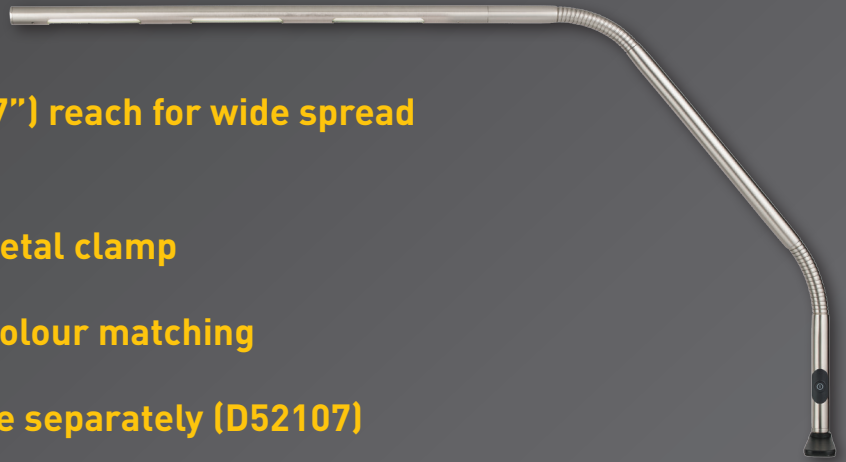

WIDE & EVEN LIGHT
COVERAGE

LONG REACH ADJUSTABLE
ARM WITH ROTATING SHADE

SLIM & CONTEMPORARY DESIGN

TOUCH SWITCH DIMMER WITH
POWERFUL LEDs

Ultra Bright Slimline LED

TABLE LAMP

This powerful, slim, LED table lamp allows a clear view over a large work area. It provides a long arm reach of 73cm (28.7") and wide, even light coverage. The daylight LEDs provide bright illumination that is dimmable. The double flexible arm allows accurate positioning. Supplied with a table clamp. An optional table base is available separately.

5
great reasons
to use Daylight
magnifiers

+44 (0)20 8964 1200
www.daylightcompany.com

daylight
when light matters

D/E35127

Ultra Bright Slimline LED Table lamp

- ★ **Brushed steel finish**
- ★ **Flexible arm with 73cm (28.7") reach for wide spread of light**
- ★ **Supplied with high quality metal clamp**
- ★ **Daylight LEDs provide true colour matching**
- ★ **Slimline Table Base available separately (D52107)**

Available Accessories

Slimline Table Base
D52107

Magnifying Arm
Attachment D91707

Product Information

Width	76cm (29.9")
Height	65cm (25.6")
Depth	2cm (0.8")
Weight	1kg (2.3lb)
Colour	Brushed Steel
Reach	73cm (28.7")
Cable Length	2.4m (94.5")
Lens Size	N/A
Magnification	N/A
Extra Magnification <small>available separately</small>	N/A
Lens Material	N/A

Light Output

Light Source	LED
Lumens	614lm
Lux	2,100 Lux at 30cm (12")
Colour Temperature	6,000°K
Power Consumption	9W

Packaging Information

Width	53cm (20.9")
Height	19.5cm (7.7")
Depth	6cm (2.4")
Packed Weight per unit	1.6kg (3.4lb)
Products per Master Carton	4