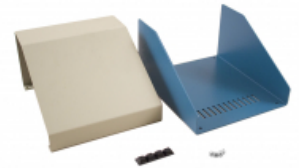

### Key Features

- Aluminum cases 0.081" (2 mm) thick aluminum.
- Aluminum top panel sizes to 14" wide are 0.064" thick aluminum. Larger sizes are 0.081" thick.
- Sold pre-assembled with a textured blue case and a choice of a contempora grey (beige) or a black top panel.
- Comes with self adhesive rubber feet and required mounting hardware.
- Some models available with walnut sides - see series **1456CWW**
- Replacement screws **1421J6** (Pkg. of 6, 6-32 Philips head sheet metal screws).

### Photo Features

Vents on rear and bottom

All models have a blue base. Available with a beige or black top.

Shown unassembled

### Enclosures

Slope	Beige Top w/ Blue Case	Black Top w/ Blue Case	Black Top w/ Black Case	Width	Depth	Rear Height	Front Height
None	1456NEK4WHBU	1456NEK4BKBU	1456NEK4BKBK	6.00	10.00	4.00	4.00
10 Degrees	1456FE1WHBU	1456FE1BKBU	1456FE1BKBK	6.50	5.50	2.50	1.50
10 Degrees	1456PH1WHBU	1456PH1BKBU	1456PH1BKBK	14.00	8.30	3.00	1.50
10 Degrees	1456RL1WHBU	1456RL1BKBU	1456RL1BKBK	17.00	11.30	3.50	1.50
10 Degrees	1456WL1WHBU	1456WL1BKBU	1456WL1BKBK	20.00	11.30	3.50	1.50
15 degrees	1456CE2WHBU	1456CE2BKBU	1456CE2BKBK	4.00	5.50	2.00	1.10
15 Degrees	1456FE2WHBU	1456FE2BKBU	1456FE2BKBK	6.50	5.50	2.00	1.10
15 Degrees	1456FH3WHBU	1456FH3BKBU	1456FH3BKBK	6.50	8.30	3.00	1.30