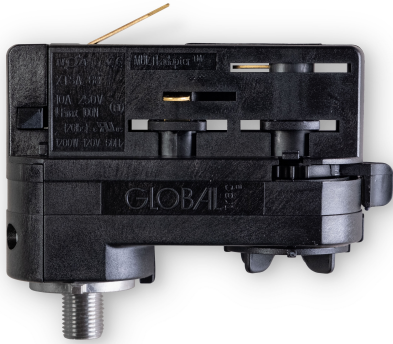

KUBO5-BL

5.25" Compact design two-way loudspeaker, black

KUBO5 is a 5.25" two-way loudspeaker with integrated bass reflex port providing a dynamic and fast bass response. The unseen original and timeless KUBO cabinet produces 80 watts dynamic power at 8 ohms. Multiple KUBO loudspeakers can easily be daisy chained via the in & link connection with euroblock connectors.

The K-Mount bracket & fixing K-bolts offer a safe and comfortable loudspeaker hook-up. The easy cable management and 140° vertical or horizontal mounting possibility allows you to install the KUBO5 everywhere on any type of wall or ceiling. The intuitive end-caps are very installer-friendly and are kept in place by 14 integrated strong neodymium magnets, hiding all connections and bracket hardware on both sides. KUBO will blend audio in with any kind of interior and architect designed environment.

TECHNICAL SPECIFICATIONS

height in mm	155	width in mm	164
depth in mm	136	loudspeaker system	2-way
woofer size in inch	5.25	woofer cone material	coated paper
tweeter size in inch	1	mounting system	U-bracket
colour	black / white	impedance (ohms)	8
low impedance dynamic power in watts	80	low impedance RMS power in watts	50
SPL 1W/1m in dB	92	max SPL 1m in dB	106
frequency response in Hz	94 - 20K	main construction material	ABS plastic
grille main material	steel	IP rating	40
Horizontal dispersion angle 1000 Hz	180°	Vertical dispersion angle 1000 Hz	180°
closest RAL colour (subject to deviations)	RAL9016 (W) / RAL9011 (BL)	Net weight product (kg)	1.7

POLAR PLOTS

MORE PICTURES

ACCESSORIES

LRAPRE-BL

Premium light rail adaptor KUBO3/5,SDQ5P,OVO5, pack of 2

LRABAS-BL

Basic light rail adaptor KUBO3/5, SDQ5P, OVO5, pack of 10

LRABAS-BL