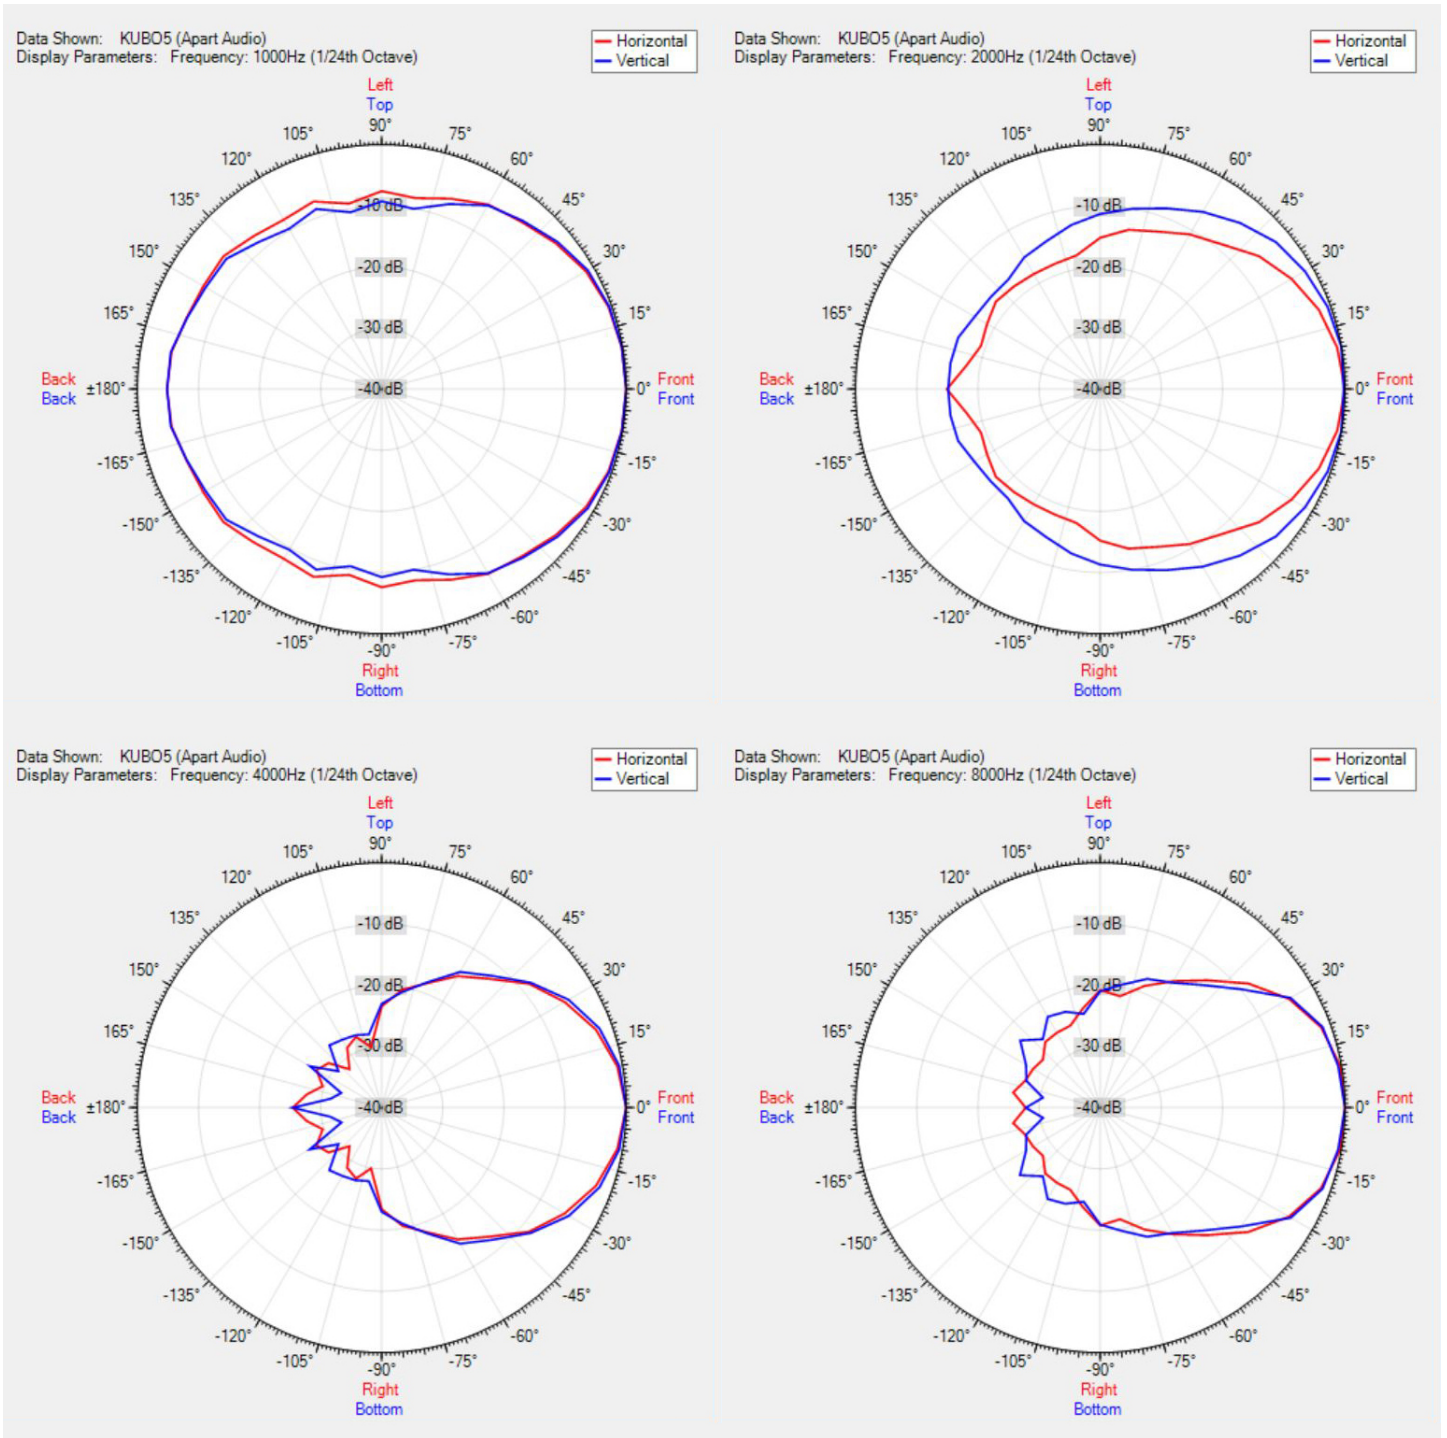

KUBO5-BL

5.25" Compact design two-way loudspeaker, black

KUBO5 is a 5.25" two-way loudspeaker with integrated bass reflex port providing a dynamic and fast bass response. The unseen original and timeless KUBO cabinet produces 80 watts dynamic power at 8 ohms. Multiple KUBO loudspeakers can easily be daisy chained via the in & link connection with euroblock connectors.

The K-Mount bracket & fixing K-bolts offer a safe and comfortable loudspeaker hook-up. The easy cable management and 140° vertical or horizontal mounting possibility allows you to install the KUBO5 everywhere on any type of wall or ceiling. The intuitive end-caps are very installer-friendly and are kept in place by 14 integrated strong neodymium magnets, hiding all connections and bracket hardware on both sides. KUBO will blend audio in with any kind of interior and architect designed environment.

TECHNICAL SPECIFICATIONS

height in mm	155	width in mm	164
depth in mm	136	loudspeaker system	2-way
woofer size in inch	5.25	woofer cone material	coated paper
tweeter size in inch	1	mounting system	U-bracket
colour	black / white	impedance (ohms)	8
low impedance dynamic power in watts	80	low impedance RMS power in watts	50
SPL 1W/1m in dB	92	max SPL 1m in dB	106
frequency response in Hz	94 - 20K	main construction material	ABS plastic
grille main material	steel	IP rating	40
Horizontal dispersion angle 1000 Hz	180°	Vertical dispersion angle 1000 Hz	180°
closest RAL colour (subject to deviations)	RAL9016 (W) / RAL9011 (BL)	Net weight product (kg)	1.7

POLAR PLOTS