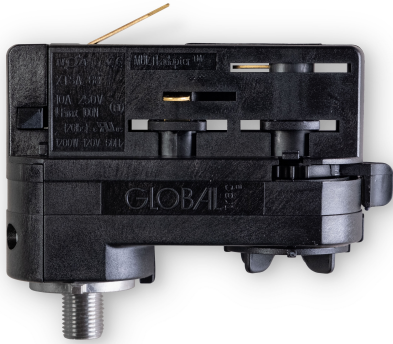

# KUBO3-BL

3" compact design full range cabinet loudspeaker, black

The compact KUBO3 design loudspeaker comes with a 3" full range driver unit and bass reflex port providing a fast and dynamic bass response. The exceptional symmetrical cube-shaped designed KUBO3 produces 40 watts dynamic power at 8 ohms. The K-Mount bracket combined with the carefully designed fixing K-bolts grant you a safe and comfortable loudspeaker hook-up.

The easy cable management and 140° vertical or horizontal mounting possibility allows you to install the KUBO3 everywhere on any type of wall or ceiling. The in & link connection with euroblock connectors, offers easy daisy chaining of multiple KUBO loudspeakers. The installer friendly end-caps, held in place by 14 integrated strong neodymium magnets, hide all connections and bracket hardware on both sides. The unseen original and timeless KUBO cabinet will blend audio in with any kind of interior, adding elegance to any architect designed environment.

## TECHNICAL SPECIFICATIONS

height in mm	125	width in mm	131
depth in mm	109	loudspeaker system	full range
woofer size in inch	3	woofer cone material	polypropylene
mounting system	U-bracket	colour	black / white
impedance (ohms)	8	low impedance dynamic power in watts	40
low impedance RMS power in watts	25	SPL 1W/1m in dB	89
max SPL 1m in dB	101	frequency response in Hz	94 - 20K
main construction material	ABS plastic	grille main material	steel
IP rating	40	Horizontal dispersion angle 1000 Hz	180°
Vertical dispersion angle 1000 Hz	180°	closest RAL colour (subject to deviations)	RAL9016 (W) / RAL9011 (BL)
Net weight product (kg)	0,97		

## POLAR PLOTS

MORE PICTURES

ACCESSORIES

**LRAPRE-BL**

Premium light rail adaptor KUBO3/5,SDQ5P,OVO5, pack of 2

**LRABAS-BL**

Basic light rail adaptor KUBO3/5, SDQ5P, OVO5, pack of 10

**LRABAS-BL**