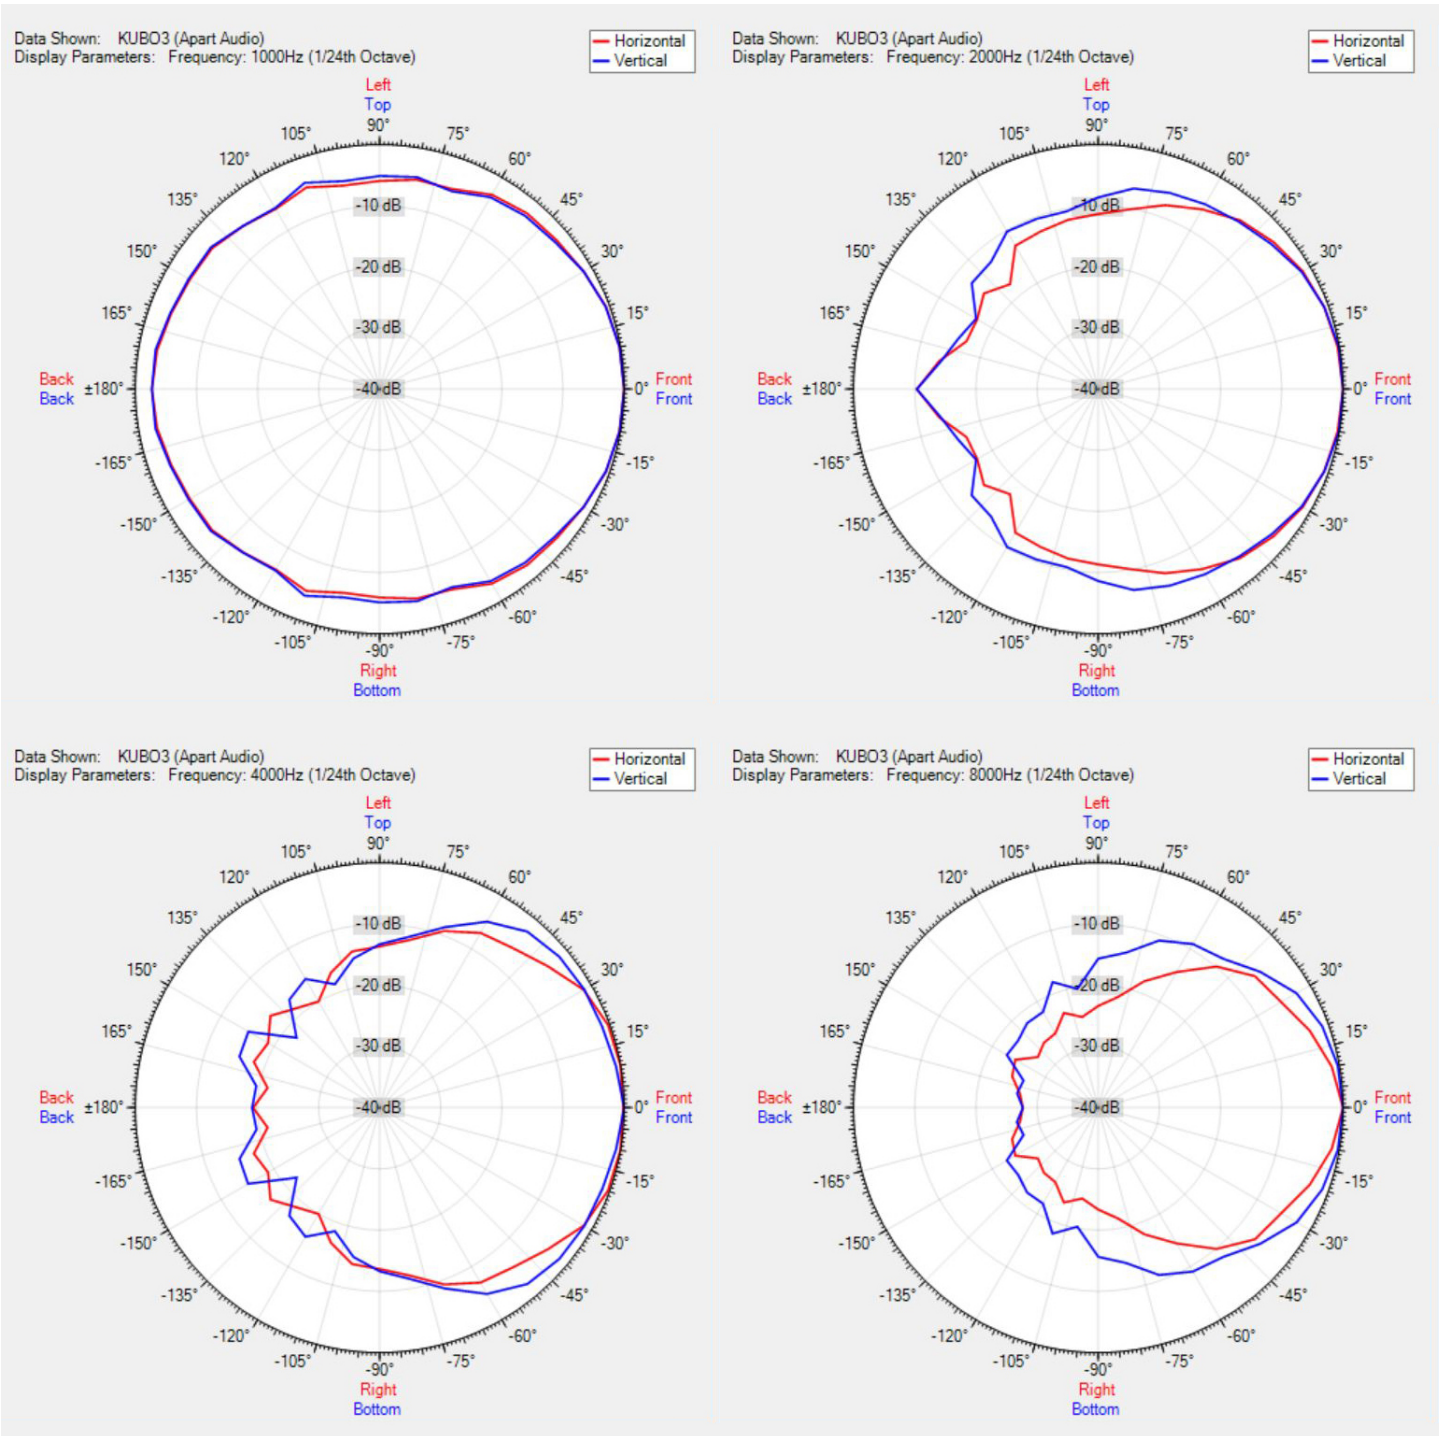

KUBO3-BL

3" compact design full range cabinet loudspeaker, black

The compact KUBO3 design loudspeaker comes with a 3" full range driver unit and bass reflex port providing a fast and dynamic bass response. The exceptional symmetrical cube-shaped designed KUBO3 produces 40 watts dynamic power at 8 ohms. The K-Mount bracket combined with the carefully designed fixing K-bolts grant you a safe and comfortable loudspeaker hook-up.

The easy cable management and 140° vertical or horizontal mounting possibility allows you to install the KUBO3 everywhere on any type of wall or ceiling. The in & link connection with euroblock connectors, offers easy daisy chaining of multiple KUBO loudspeakers. The installer friendly end-caps, held in place by 14 integrated strong neodymium magnets, hide all connections and bracket hardware on both sides. The unseen original and timeless KUBO cabinet will blend audio in with any kind of interior, adding elegance to any architect designed environment.

TECHNICAL SPECIFICATIONS

height in mm	125	width in mm	131
depth in mm	109	loudspeaker system	full range
woofer size in inch	3	woofer cone material	polypropylene
mounting system	U-bracket	colour	black / white
impedance (ohms)	8	low impedance dynamic power in watts	40
low impedance RMS power in watts	25	SPL 1W/1m in dB	89
max SPL 1m in dB	101	frequency response in Hz	94 - 20K
main construction material	ABS plastic	grille main material	steel
IP rating	40	Horizontal dispersion angle 1000 Hz	180°
Vertical dispersion angle 1000 Hz	180°	closest RAL colour (subject to deviations)	RAL9016 (W) / RAL9011 (BL)
Net weight product (kg)	0,97		

POLAR PLOTS