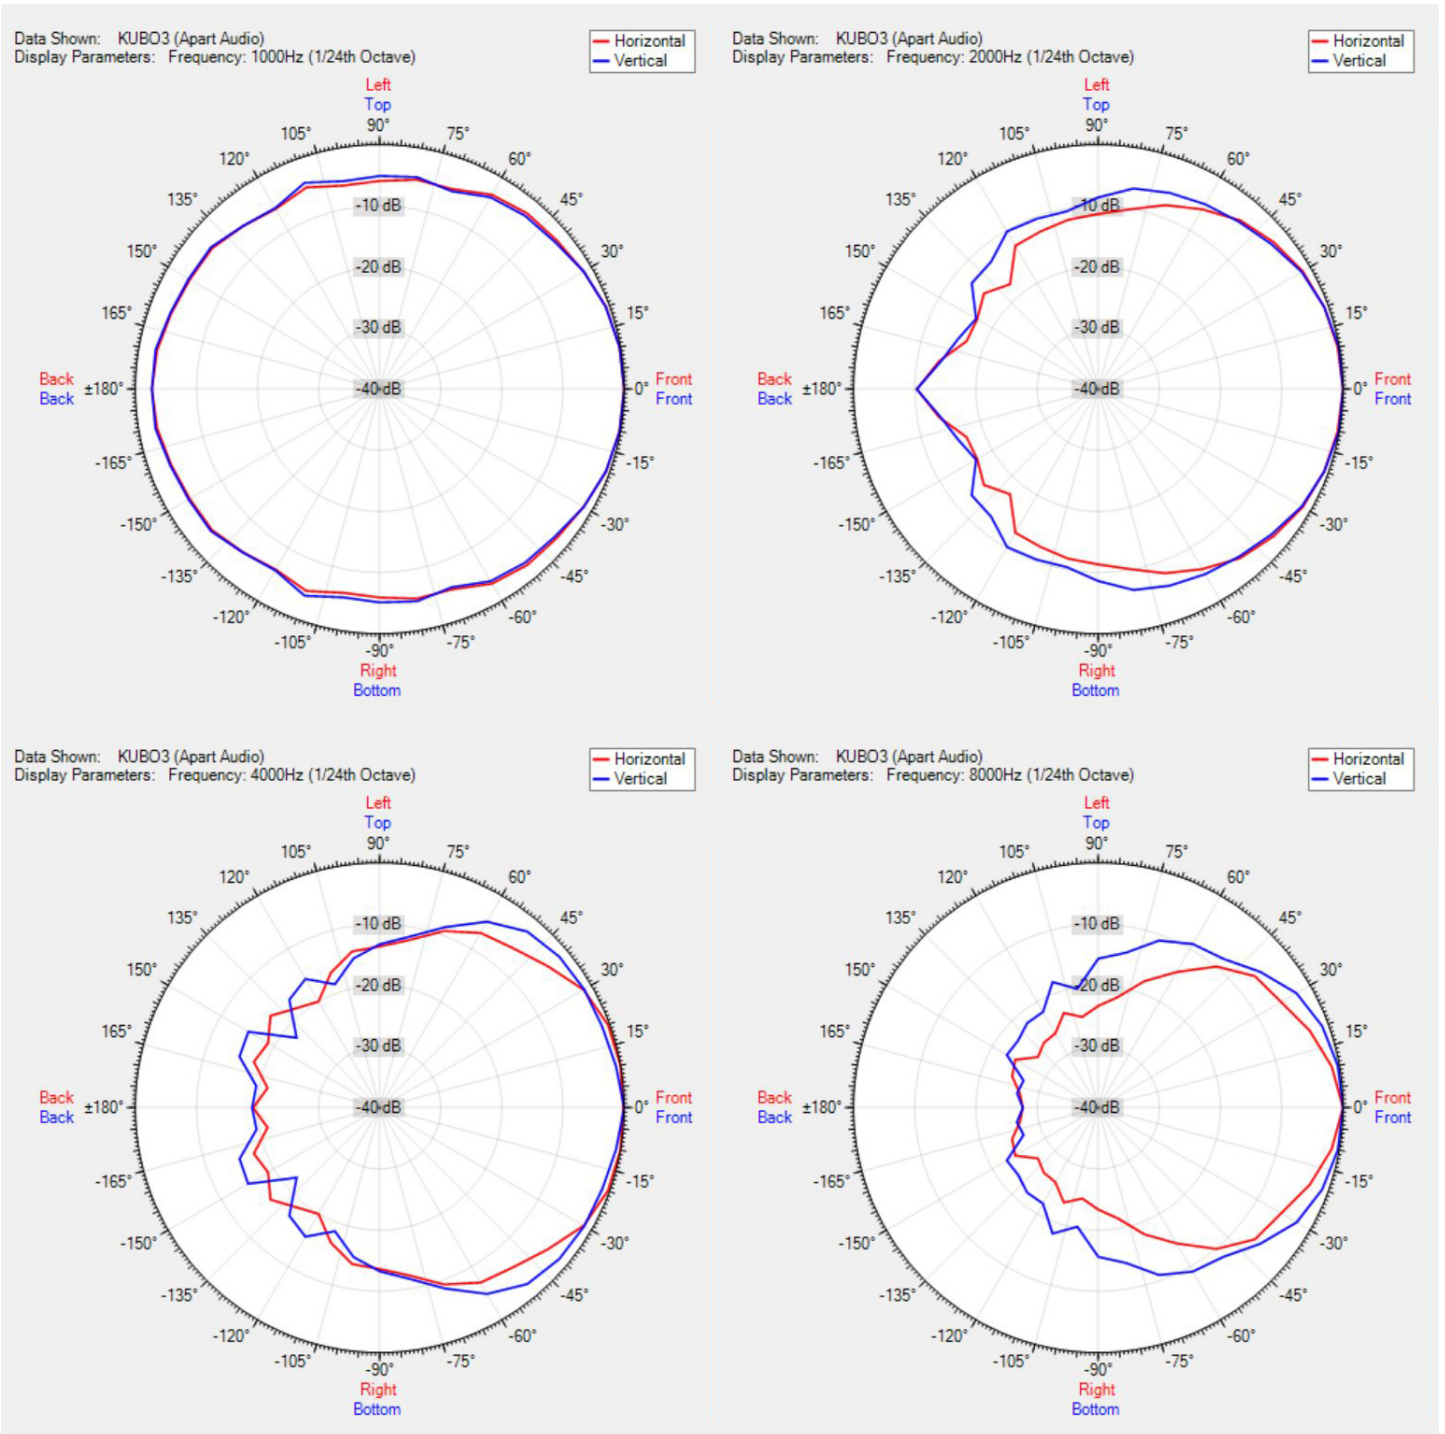

KUBO3-W

3" compact design full range cabinet
loudspeaker, white

The compact KUBO3 design loudspeaker comes with a 3" full range driver unit and bass reflex port providing a fast and dynamic bass response. The exceptional symmetrical cube-shaped designed KUBO3 produces 40 watts dynamic power at 8 ohms. The K-Mount bracket combined with the carefully designed fixing K-bolts grant you a safe and comfortable loudspeaker hook-up.

The easy cable management and 140° vertical or horizontal mounting possibility allows you to install the KUBO3 everywhere on any type of wall or ceiling. The in & link connection with euroblock connectors, offers easy daisy chaining of multiple KUBO loudspeakers. The installer friendly end-caps, held in place by 14 integrated strong neodymium magnets, hide all connections and bracket hardware on both sides. The unseen original and timeless KUBO cabinet will blend audio in with any kind of interior, adding elegance to any architect designed environment.

TECHNICAL SPECIFICATIONS

height in mm	125	width in mm	131
depth in mm	109	loudspeaker system	full range
woofer size in inch	3	woofer cone material	polypropylene
mounting system	U-bracket	colour	black / white
impedance (ohms)	8	low impedance dynamic power in watts	40
low impedance RMS power in watts	25	SPL 1W/1m in dB	89
max SPL 1m in dB	101	frequency response in Hz	94 - 20K
main construction material	ABS plastic	grille main material	steel
IP rating	40	Horizontal dispersion angle 1000 Hz	180°
Vertical dispersion angle 1000 Hz	180°	closest RAL colour (subject to deviations)	RAL9016 (W) / RAL9011 (BL)
Net weight product (kg)	0,97		

POLAR PLOTS