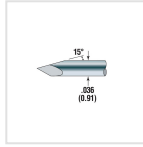

LFRE-25T36