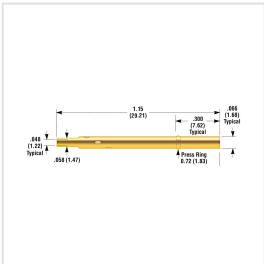

TIPS:

Tip Materials: Alloy

Tips:

Related Products:

SPR-25W