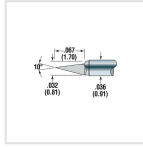

TIPS:

Tip Materials: Alloy

Tips:

LFRE-25T1

Related Products: