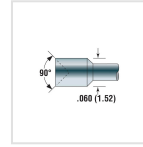

TIPS:

Tip Materials: Alloy

Tips:

LFRE-25A

Related Products: