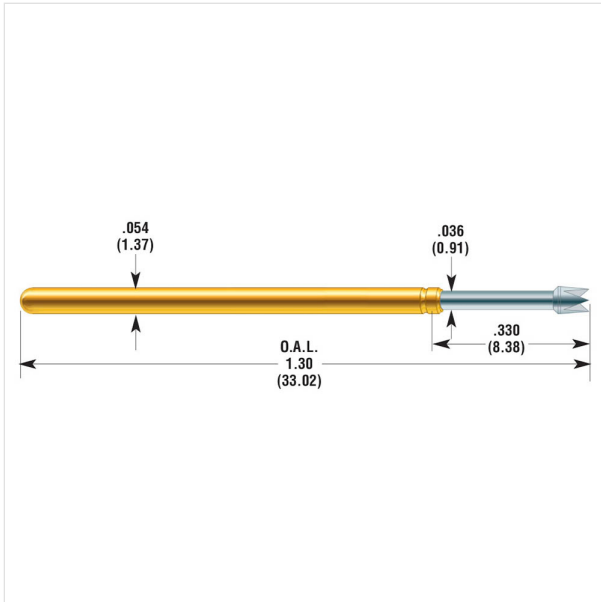

LFRE-25

High Performance Lead Free Probe

Product Family: LFRE

Mechanical:

Test Center (mil): 100

Test Center (mm): 2.54

Overall Length (mil): 300

Overall Length (mm): 33.02

Full Travel (mil): 250

Full Travel (mm): 6.35

Recommended Travel (mil): 167

Recommended Travel (mm): 4.24

Mechanical Life (no of cycles): 1,000,000

Thermal:

Max Operating Temp (°C): 150

Min Operating Temp (°C): -55

Electrical:

Current Rating (Amps): 8

Average Probe Resistance (mOhm): 8

Springs

Force Type - Preload in oz (g) - Rec. Travel in oz (g) -
Spring Material

Light - 0.75 (21.00) - 2.00 (57.00) - Stainless Steel