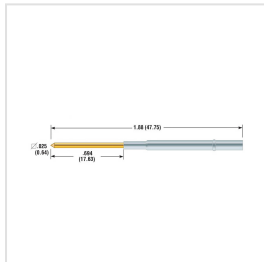

EPR-25W-2L