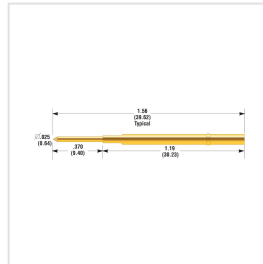

TIPS:

Tip Materials: Alloy

Tips:

Related Products:

SPR-25W-3