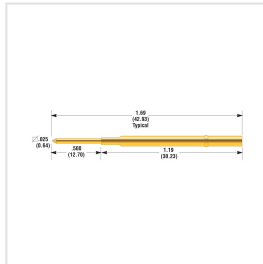

TIPS:

Tip Materials: Alloy

Tips:

Related Products:

SPR-25W-2