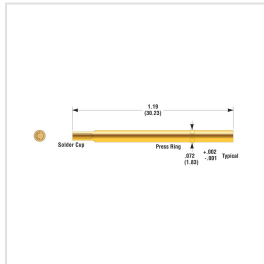

TIPS:

Tip Materials: Alloy

Tips:

Related Products:

SPR-25W-1