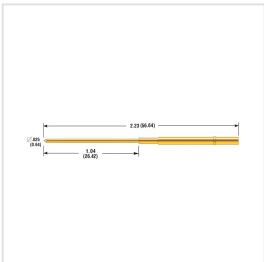

SPR-25W-2LL