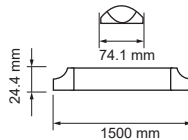

Voltage/Frequency	LED Type	Beam Angle	Body Type	Dimension	Life span	Box Qty.
AC:220-240V,50HZ	SMD	110°	Plastic	600 x 74.1 x 24.4mm	30000 Hours	10

120+ LUMENS PER WATT

SUPER EFFICIENT

120 CM - LED Grill Fitting

4800
Lumens

>80
CRI

>0.9
PF

<1s
Instant Start

15000
On/Off

840 g
Weight

Voltage/Frequency	LED Type	Beam Angle	Body Type	Dimension	Life span	Box Qty.
AC:220-240V,50HZ	SMD	110°	Plastic	1200 x 74.1 x 24.4mm	30000 Hours	10

3800157632249

6000
Lumens

>80
CRI

>0.9
PF

<1s
Instant Start

15000
On/Off

1000 g
Weight

Voltage/Frequency	LED Type	Beam Angle	Body Type	Dimension	Life span	Box Qty.
AC:220-240V,50HZ	SMD	110°	Plastic	1500 x 74.1 x 24.4mm	30000 Hours	10