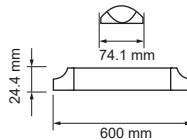

60 CM - LED Grill Fitting

20W VT-8-20

EAN Code

662 - 3000K Warm White

3800157632171

663 - 4000K Day White

3800157632188

664 - 6400K White

3800157632195