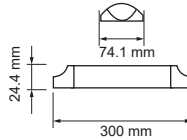

120+ LUMENS PER WATT

SUPER EFFICIENT

30 CM - LED Grill Fitting

10W VT-8-10

EAN Code

659 - 3000K Warm White

3800157632140

660 - 4000K Day White

3800157632157

661 - 6400K White

3800157632164