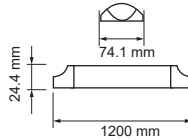

Voltage/Frequency	LED Type	Beam Angle	Body Type	Dimension	Life span	Box Qty.
AC:220-240V,50HZ	SMD	110°	Plastic	600 x 74.1 x 24.4mm	30000 Hours	10

120+ LUMENS PER WATT

SUPER EFFICIENT

120 CM - LED Grill Fitting

4800
Lumens

>80
CRI

>0.9
PF

<1s
Instant Start

15000
On/Off

840 g
Weight

Voltage/Frequency	LED Type	Beam Angle	Body Type	Dimension	Life span	Box Qty.
AC:220-240V,50HZ	SMD	110°	Plastic	1200 x 74.1 x 24.4mm	30000 Hours	10