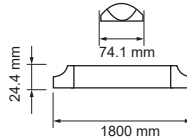

120+ LUMENS PER WATT

SUPER EFFICIENT

180 CM - LED Grill Fitting

60W VT-8-60

EAN Code

3800157632256

670 - 4000K Day White

671 - 6400K White

3800157632263