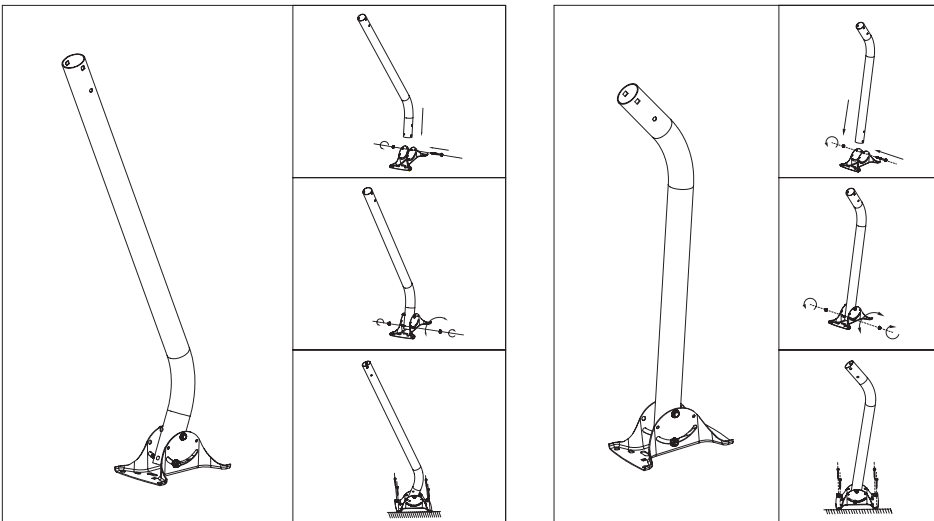

# 38 J-Pole Antenna Mount

## Technical Data

Arm length	Size (mm)			Weight (kg)
	Height	Fixing plate	Diameter	
970	/	T1.5	42	1.88

## Part Number Table

Description	Part Number
38 J-Pole Antenna Mount	33-10915