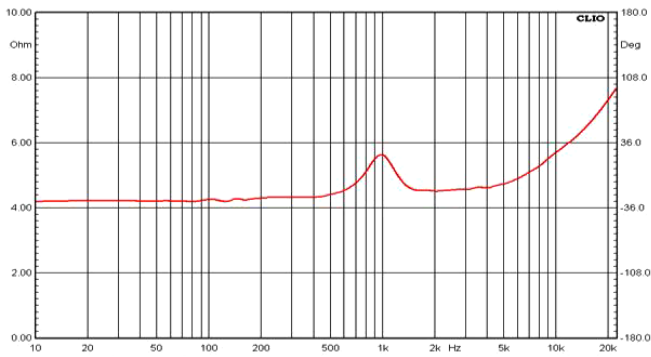

1" Soft Dome Tweeter with Oval Frame - 85mm × 110mm

Features

- 1" Silk Dome Tweeter
- 8 Oz Magnet
- Power: 60 Watts Max
- Frequency Response: 1.0K-20K Hz
- Impedance: 8Ω
- Sensitivity: 92dB (1M/W)

CH A Ohm Resolution 1/6 Octave Unsmoothed Delay (ms) 0.000 Dist Rise (dB) 30.00

CH A dB SPL Resolution 1/6 Octave Unsmoothed Delay (ms) 0.000 Dist Rise (dB) 30.00

Part Number Table

Description	Part Number
1" Soft Dome Tweeter with Oval Frame - 85mm × 110mm	53-1385