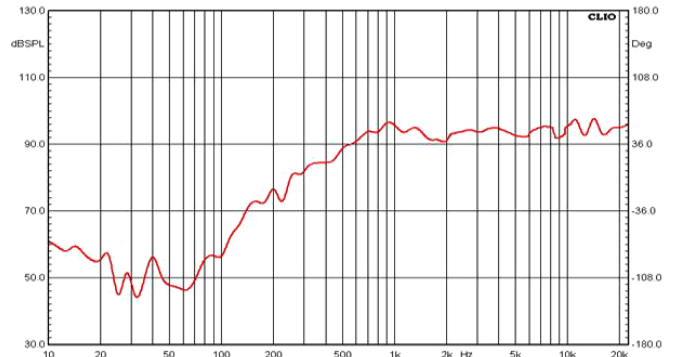

1" Soft Dome Tweeter with Oval Frame - 85mm × 110mm

Features

- 1" Silk Dome Tweeter
- 8 Oz Magnet
- Power: 60 Watts Max
- Frequency Response: 1.0K-20K Hz
- Impedance: 8Ω
- Sensitivity: 92dB (1M/W)

CH A Ohm Resolution 1/6 Octave Unsmoothed Delay (ms) 0.000 Dist Rise (dB) 30.00

CH A dB SPL Resolution 1/6 Octave Unsmoothed Delay (ms) 0.000 Dist Rise (dB) 30.00

Part Number Table

Description	Part Number
1" Soft Dome Tweeter with Oval Frame - 85mm × 110mm	53-1385