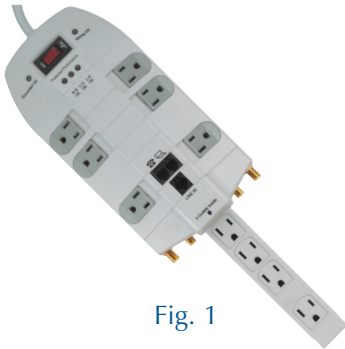

SURGE PROTECTION

HOME THEATER SURGE PROTECTION

The *Epitome*® line of surge protectors have you covered for all your protection needs. From the 200 Joule strip for small inexpensive devices to the 6900 Joule Home Theater strip that has almost triple the protection of the "best brand". Besides having 3-line protection, Phone, Fax, Modem and Satellite protection and LED indicators, several new innovations have been added. Model 64-694 features 6900 Joules, full accessory protection, and full color-coding.

Fig. 1

Fig. 2

Fig. 3

D-C-T* Surge Protection

Retail Part Number	Figure No.	No. of Outlets	Description	Cord Specs	Color	15 amp Breaker	D-DSS Coax Tele*	Max Joules
64-670	1	10	Home Ent. System Surge	6' - 14/3	Gray	Y	D, C, T-160 J	1665 J
64-830	2	5	Surge EMI/RFI Strip	4' - 14/3	Ivory	Y	C-46 J	200 J

T-F-M-C-S-A* Surge Protection

Retail Part No.	Figure No.	Description	No. of Outlets	T-F-M* Protection	Coaxial* Protection	Maximum Joules
64-694	3	Home Entertainment Surge Protection with Color Coded Line Cord Labels	10	T, F, M	C, S, A	6900 J