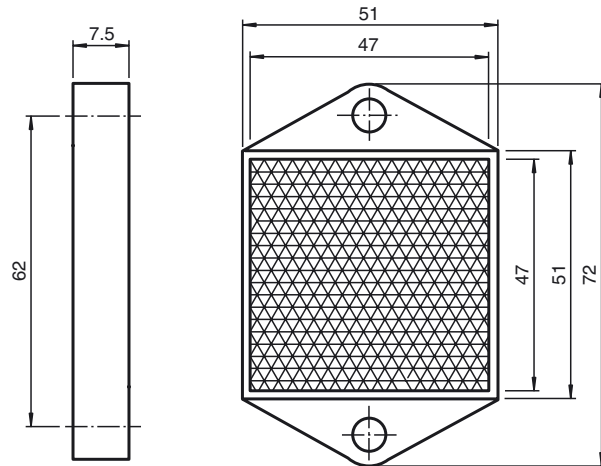

Dimensions

Model Number

REF-H51x72

Reflector, rectangular 51 mm x 72 mm,
mounting holes

Features

- Mounting holes for simple installation

Technical data

General specifications

Construction type rectangular

Ambient conditions

Ambient temperature -20 ... 60 °C (-4 ... 140 °F)

Mechanical specifications

Material PMMA

Dimensions 51 mm x 72 mm x 7.5 mm

Mounting mounting holes